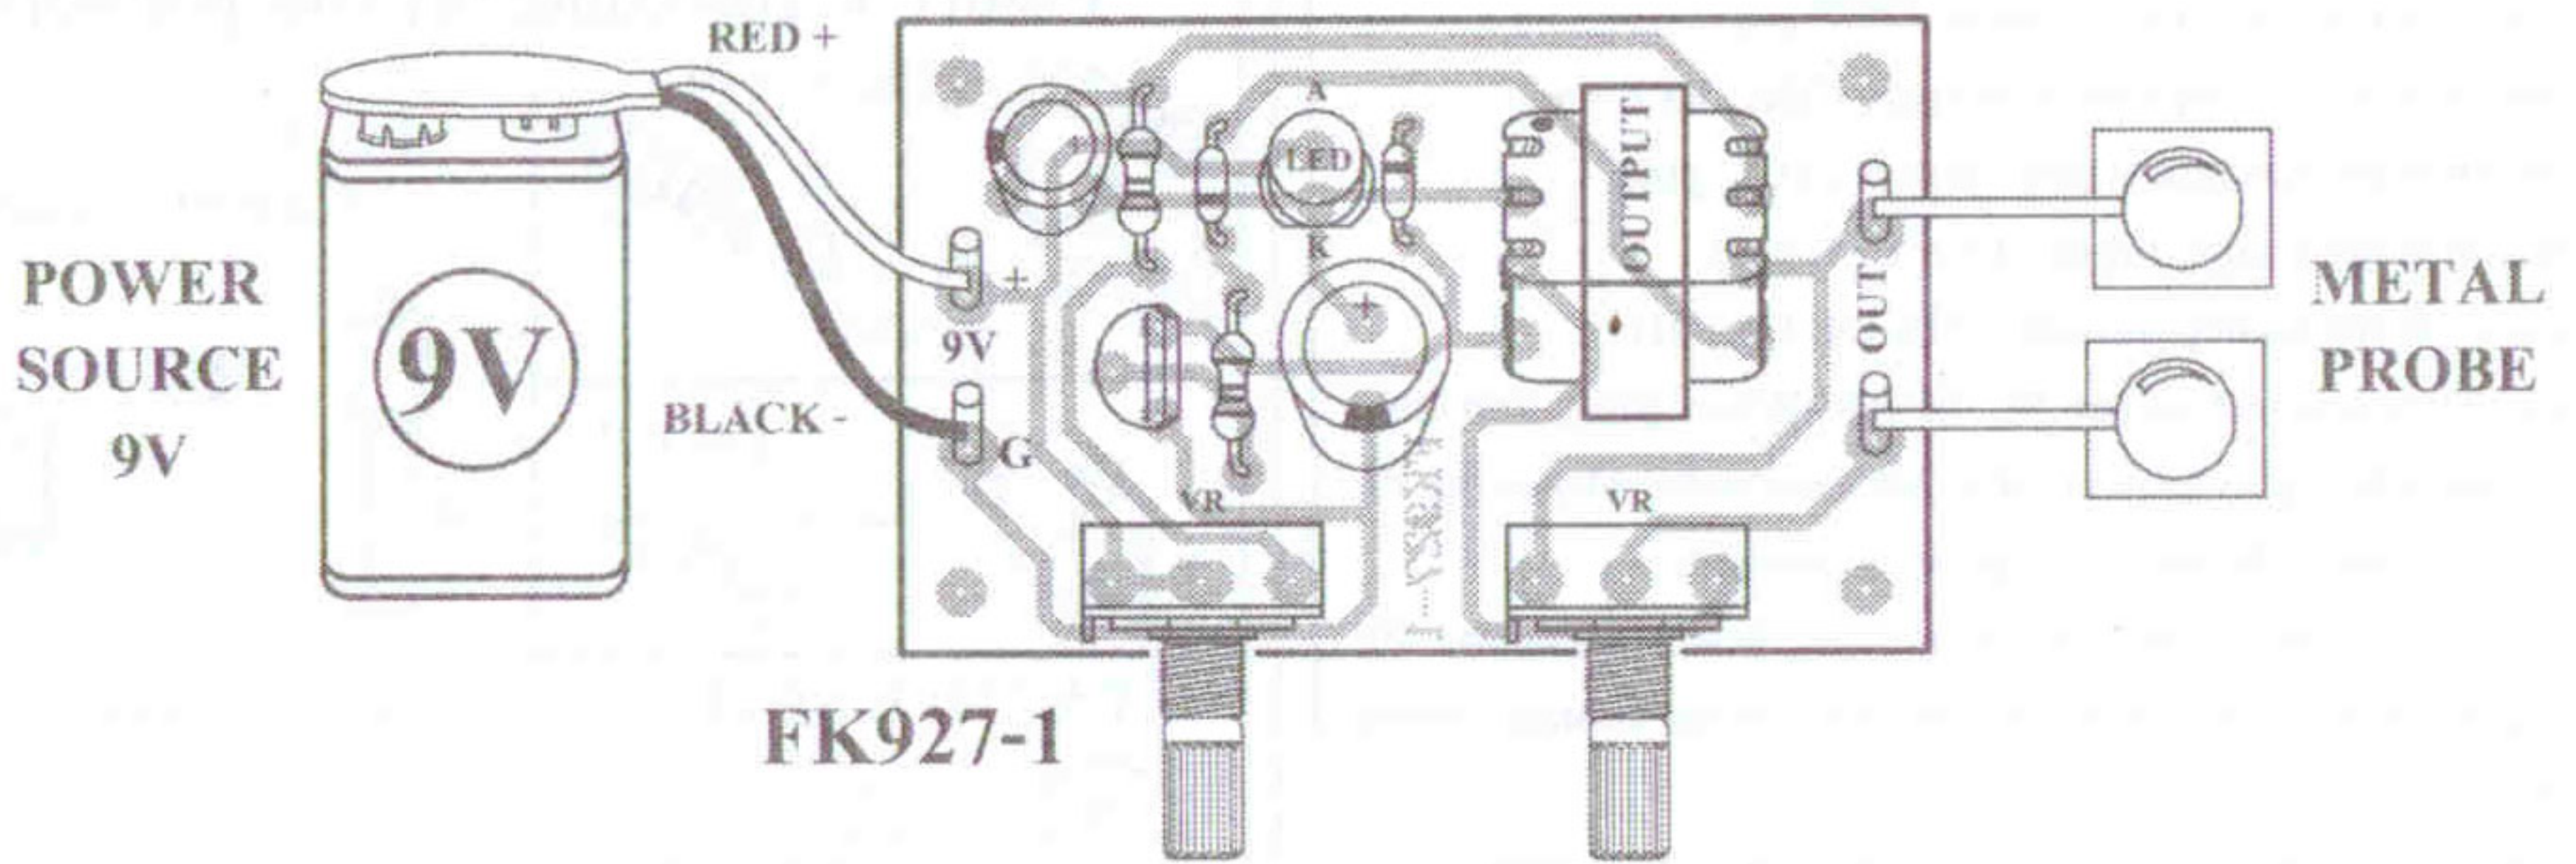

Figure 2. The muscle massage equipment circuit

Figure 3. Connections

**NOTE:**

**FUTURE BOX FB03 is suitable for this kit.**

NEW KIT SET

CODE FK	DESCRIPTION	POWER
168	NO SMOKING FLASHER 46 LED	9-12VDC.
169	DANCING ROBOT FLASHER 33 LED	9-12VDC.
170	DANGER FLASHER 42 LED	9-12VDC.
171	TWO LAMP FLASHER	3VDC.
172	THREE STEP FLASHER 19 LED	9-12VDC.
173	HALLOWEEN PUMPKIN FLASHER 23 LED	9-12VDC.
174	5x7 ANIMATED LED SIGNBOARD	3-5VDC.
816	VARIABLE REGULATOR 0-50V. 3A.	50VDC.
817	TRANSFORMERLESS POWER SUPPLY 6-9-12V 50mA	220-240VAC.