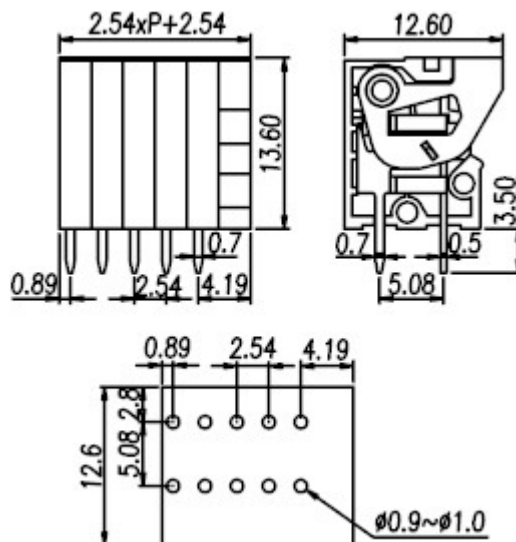

Mini type, simple type cage clamp terminal blocks / 141 series

141V

Pitch: 2.54mm

Approval		
Technical Data	UL	IEC
Rated voltage	150V	130V
Rated current	2A	4A
Wire range		0.5mm ²
Solid wire (AWG)	26~20	
Stranded wire (AWG/mm ²)	26~20	
Rated surge voltage (UL/IEC/Max.)	1.3 / 1.25 / 2 KV	
Torque (Lb-in)		
Screw		
Wire strip length	9~10mm	
Pole	Cat. No.	
02	141V-02P	
:	:	
:	:	
24	141V-24P	