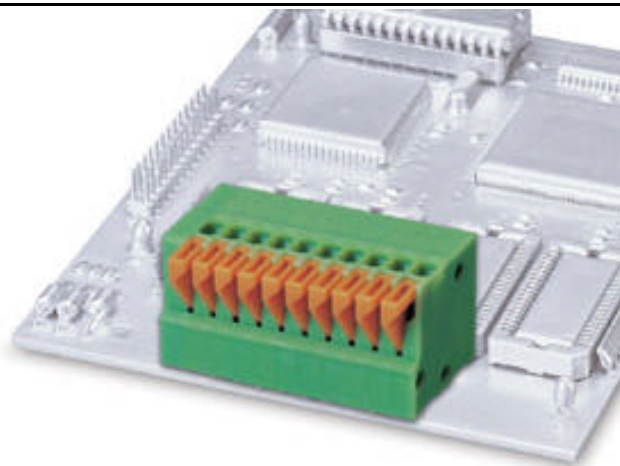

Mini type, simple type cage clamp terminal blocks / 141 series

141V

Pitch: 2.54mm

Approval		
Technical Data	UL	IEC
Rated voltage	150V	130V
Rated current	2A	4A
Wire range		0.5mm ²
Solid wire (AWG)	26~20	
Stranded wire (AWG/mm ²)	26~20	
Rated surge voltage (UL/IEC/Max.)	1.3 / 1.25 / 2 KV	
Torque (Lb-in)		
Screw		
Wire strip length	9~10mm	
Pole	Cat. No.	
02	141V-02P	
:	:	
:	:	
24	141V-24P	