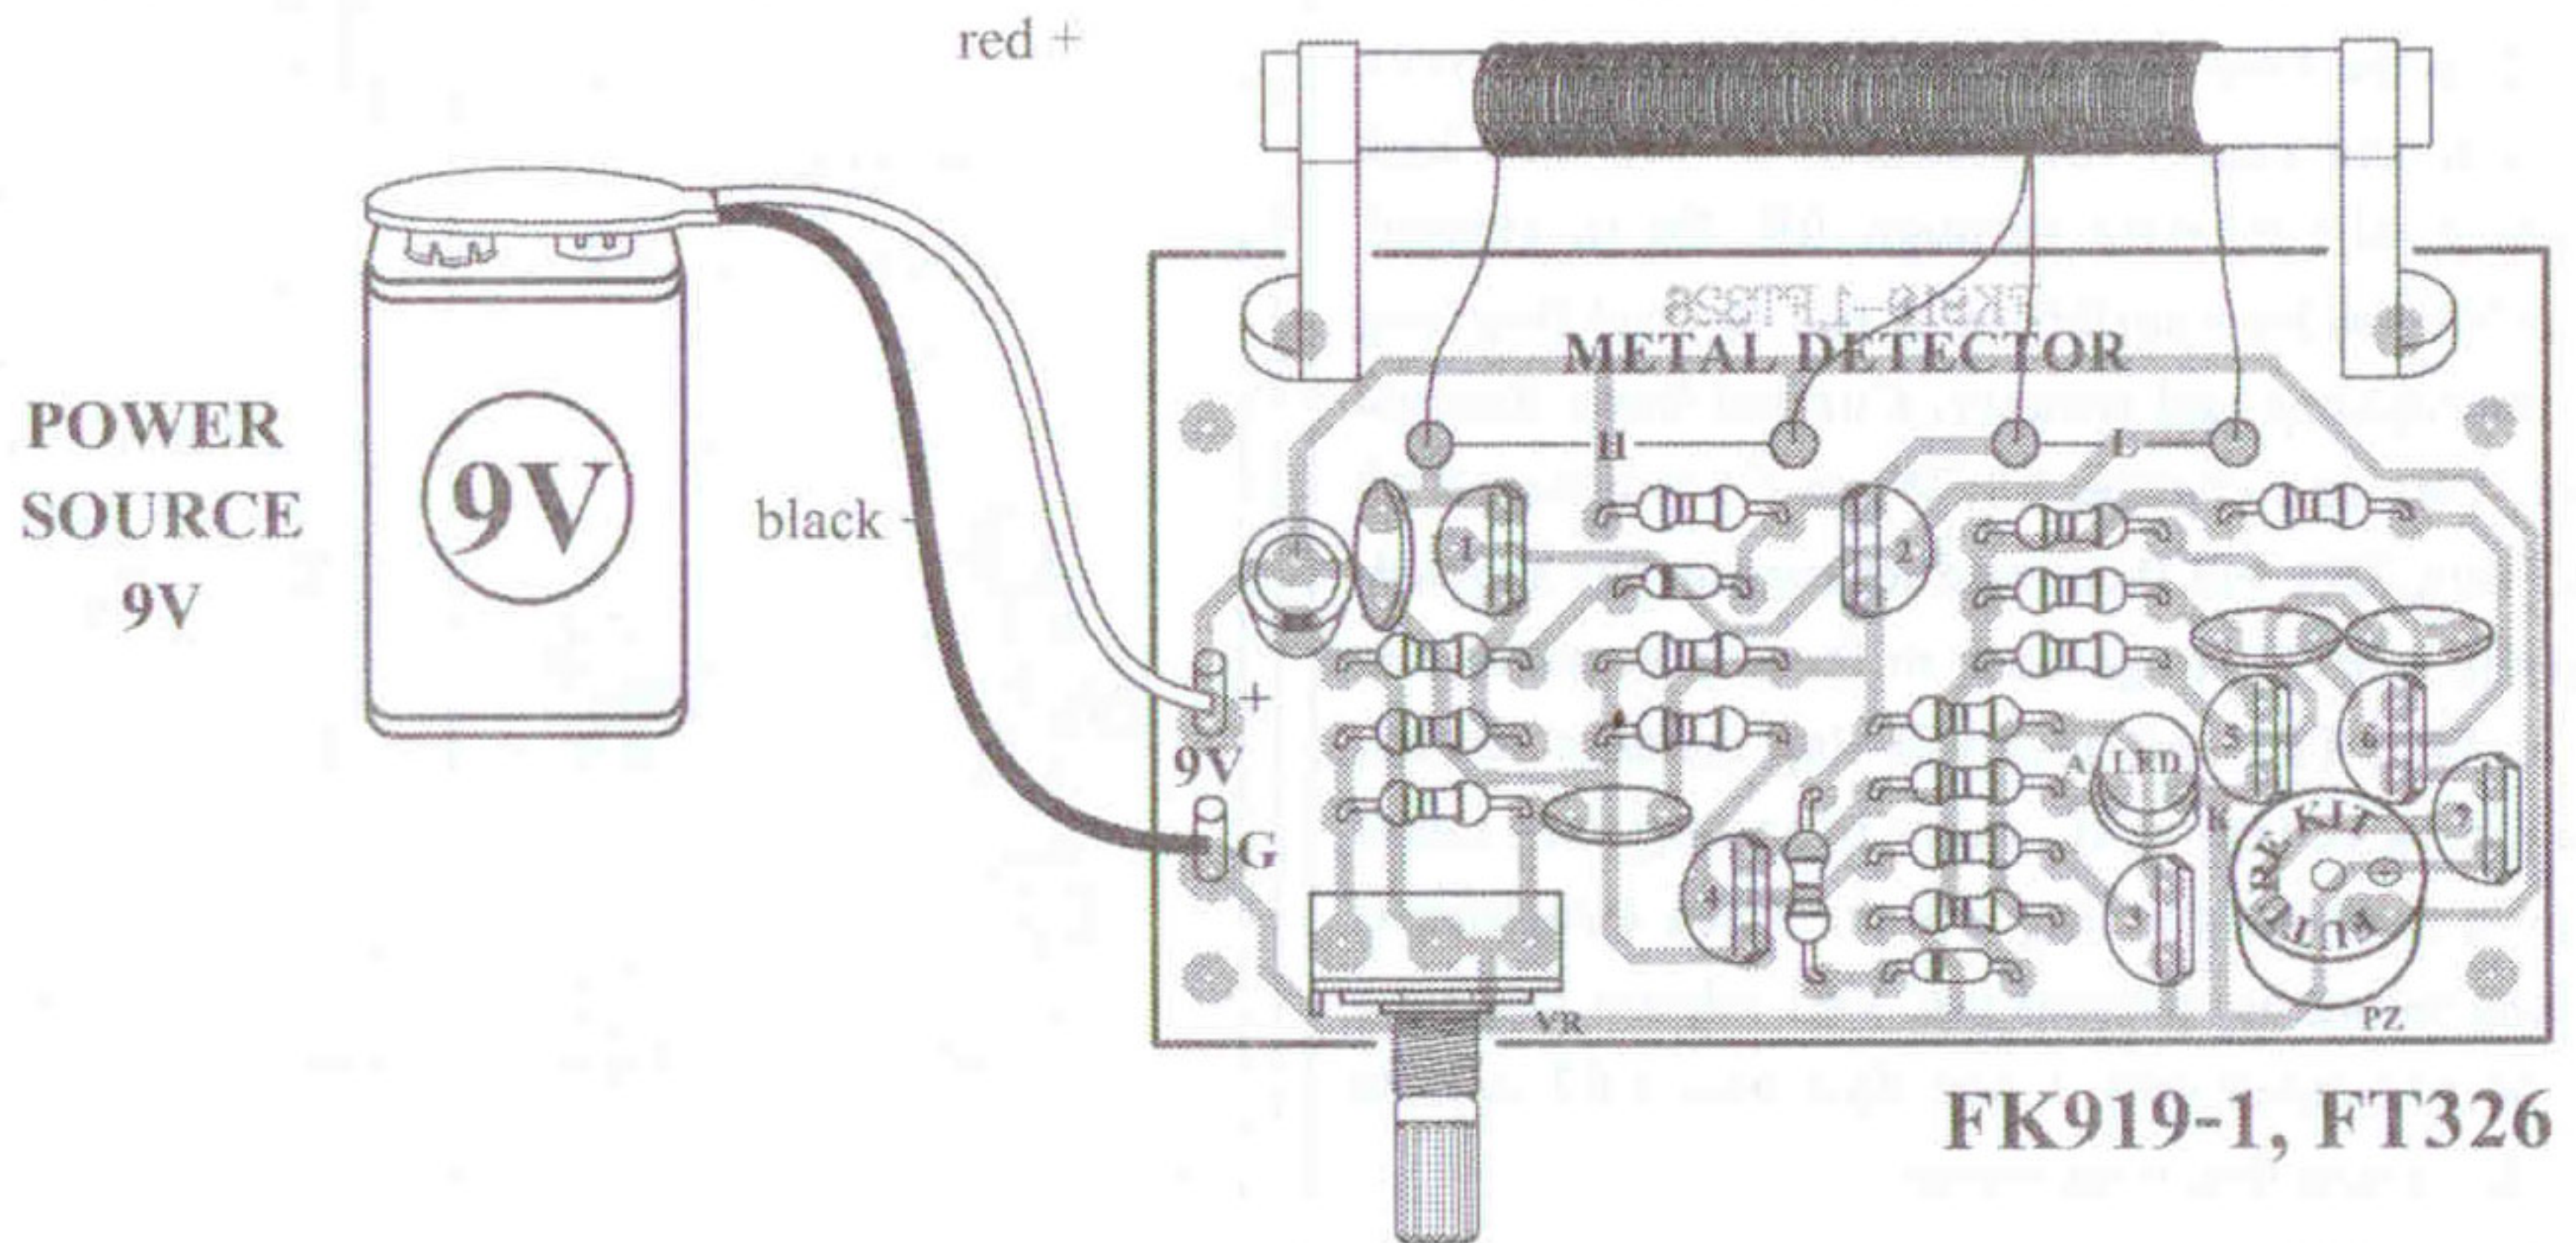

Figure 2. The metal detecting circuit

Figure 3. Connections

NOTE:

FUTURE BOX FB04 is suitable for this kit.

NEW KIT SET

CODE FK	DESCRIPTION	POWER
167	FIREFLY LIGHT (NIGHT ACTIVATE)	3VDC
326	DUAL STATION INTERCOM&DOOR BELL (WITH 2 SPEAKER)	6-12VDC
436	UHF REMOTE CONTROL 1 CH.	TX. 9VDC RX. 12VDC
673	MINI POWER AMP 1+1W. STEREO	3-12VDC