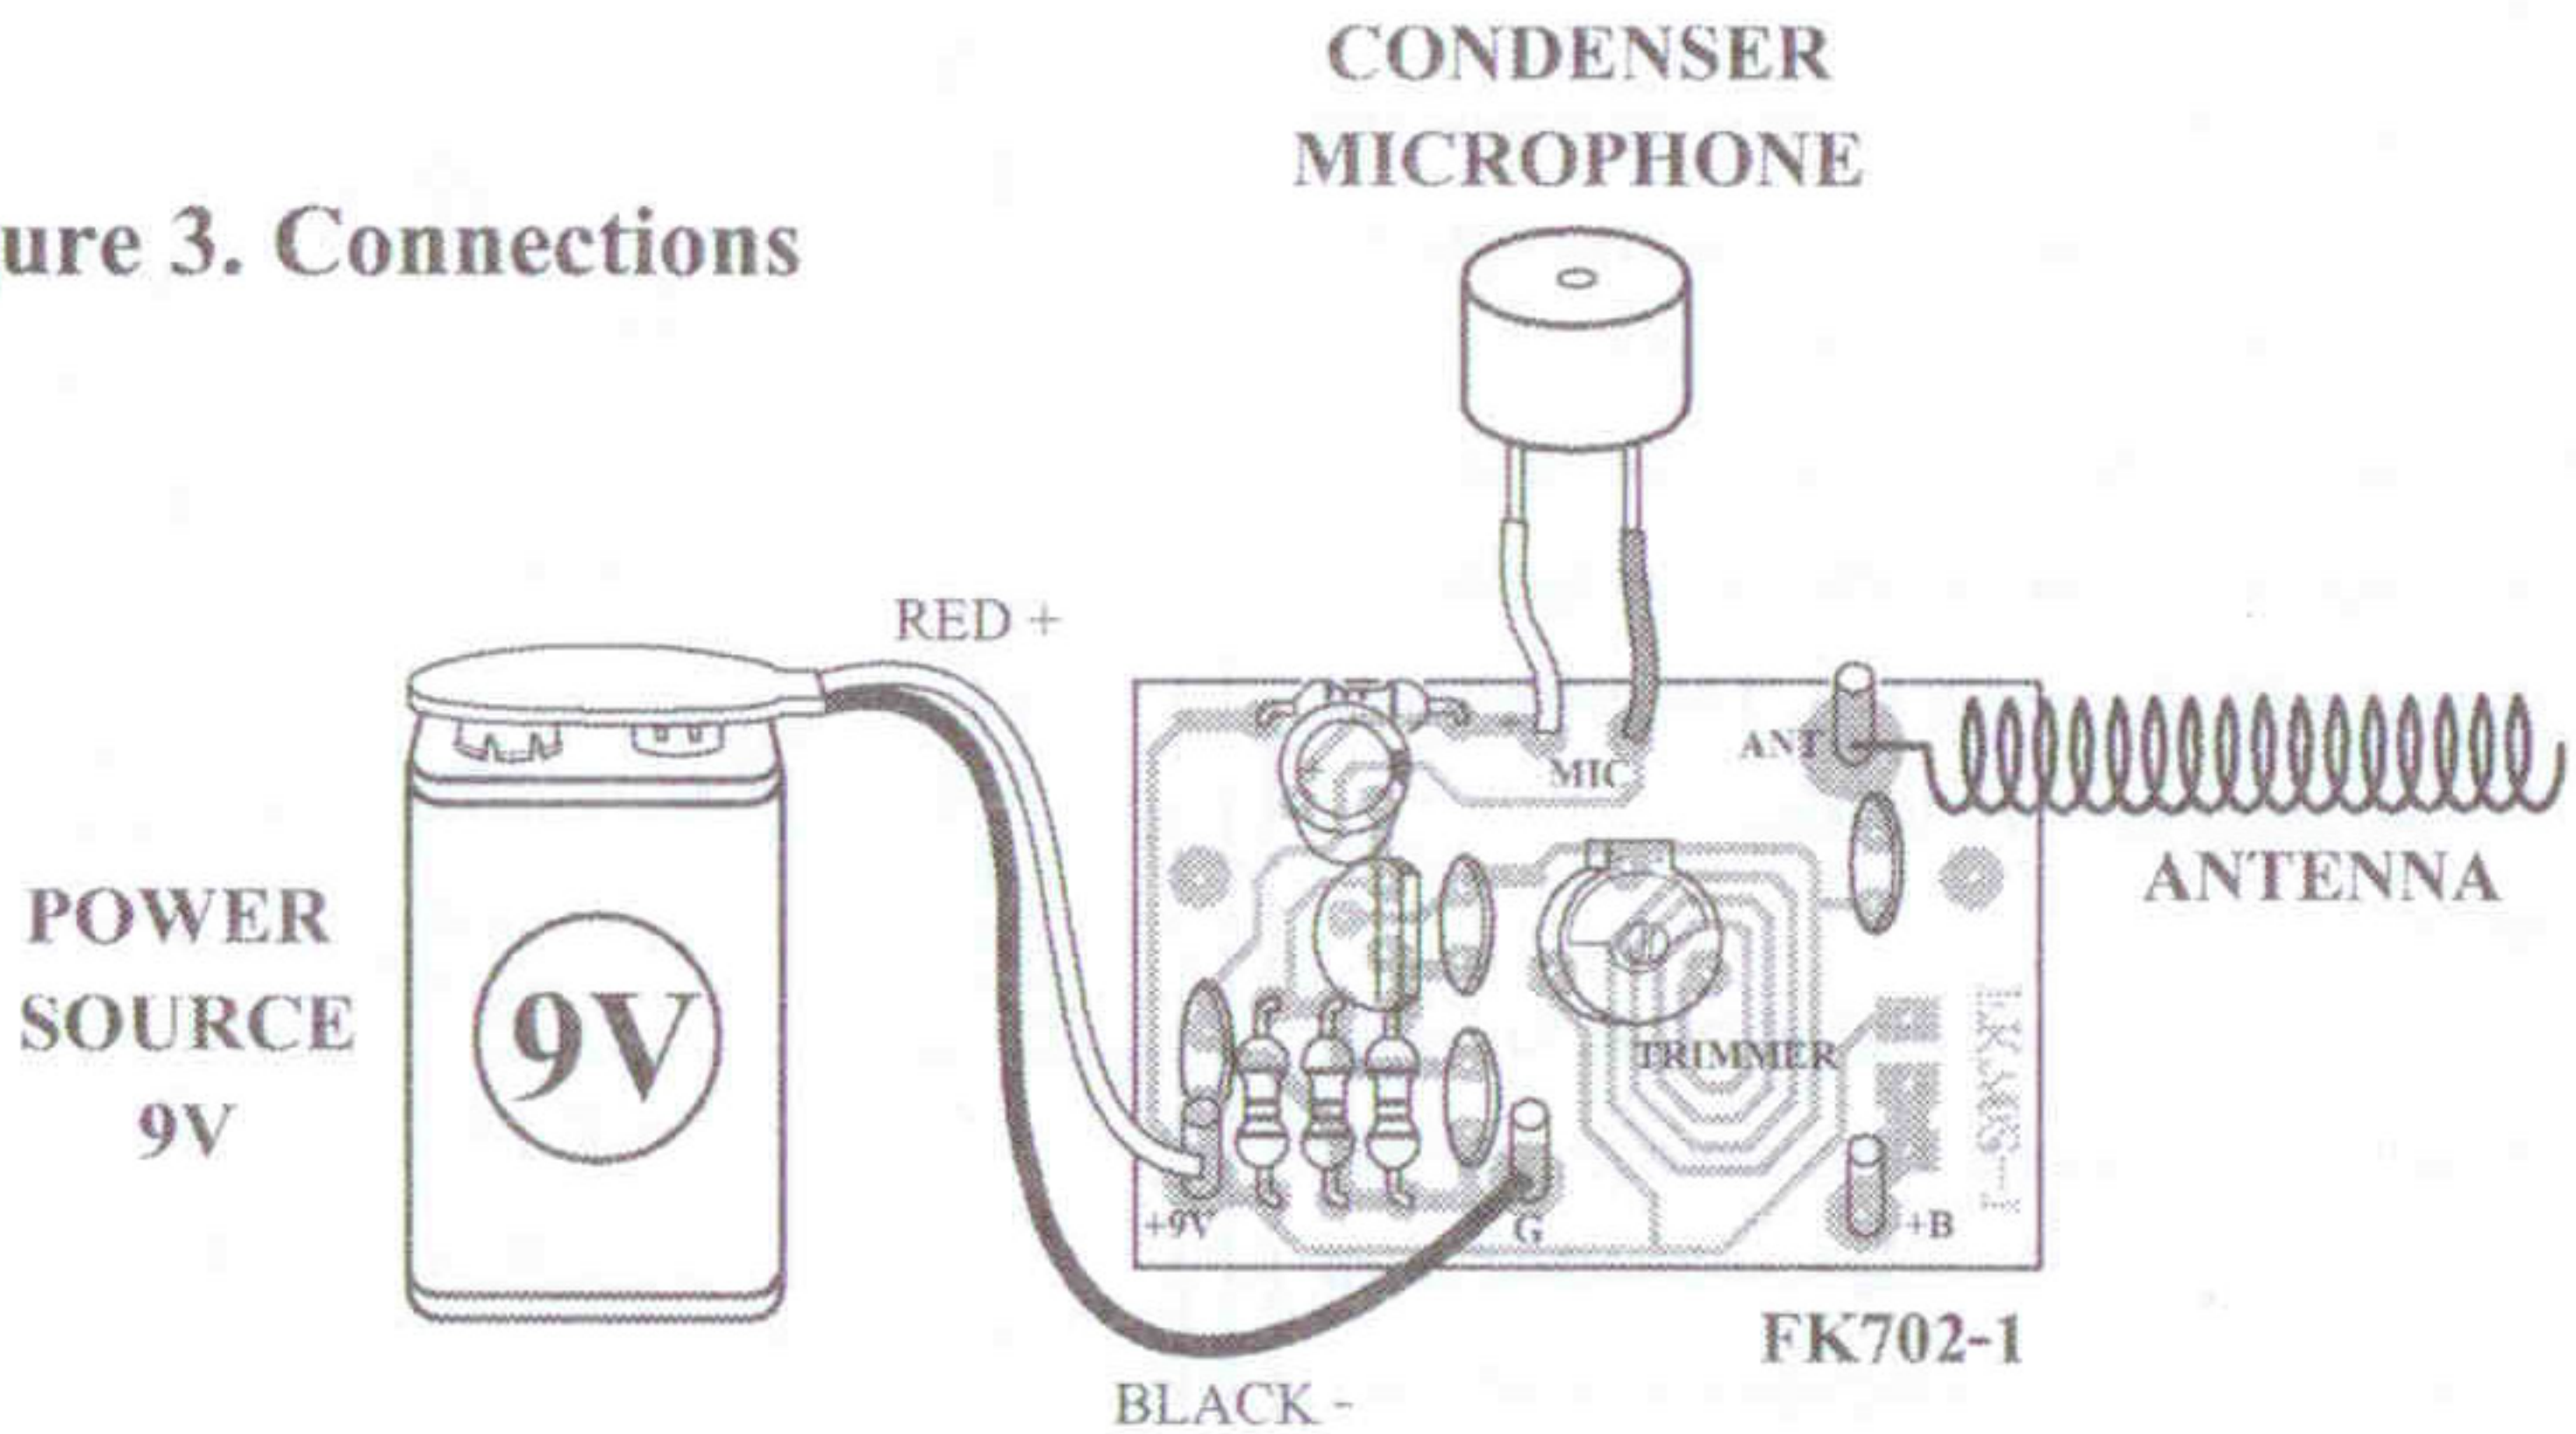

Figure 2. The FM wireless MIC 1 state circuit

Figure 3. Connections

**NOTE:**

FUTURE BOX FB08 is suitable for this kit.

NEW KIT SET 

CODE FK	DESCRIPTION	POWER
167	FIREFLY LIGHT (NIGHT ACTIVATE)	3VDC
275	THREE TRAIN SOUNDS (IC DIGITAL)	3VDC
276	OWL VOICE (IC DIGITAL)	3VDC
326	DUAL STATION INTERCOM&DOOR BELL (WITH 2 SPEAKER)	6-12VDC
436	UHF REMOTE CONTROL 1 CH.	TX. 9VDC RX. 12VDC
673	MINI POWER AMP 1+1W. STEREO	3-12VDC