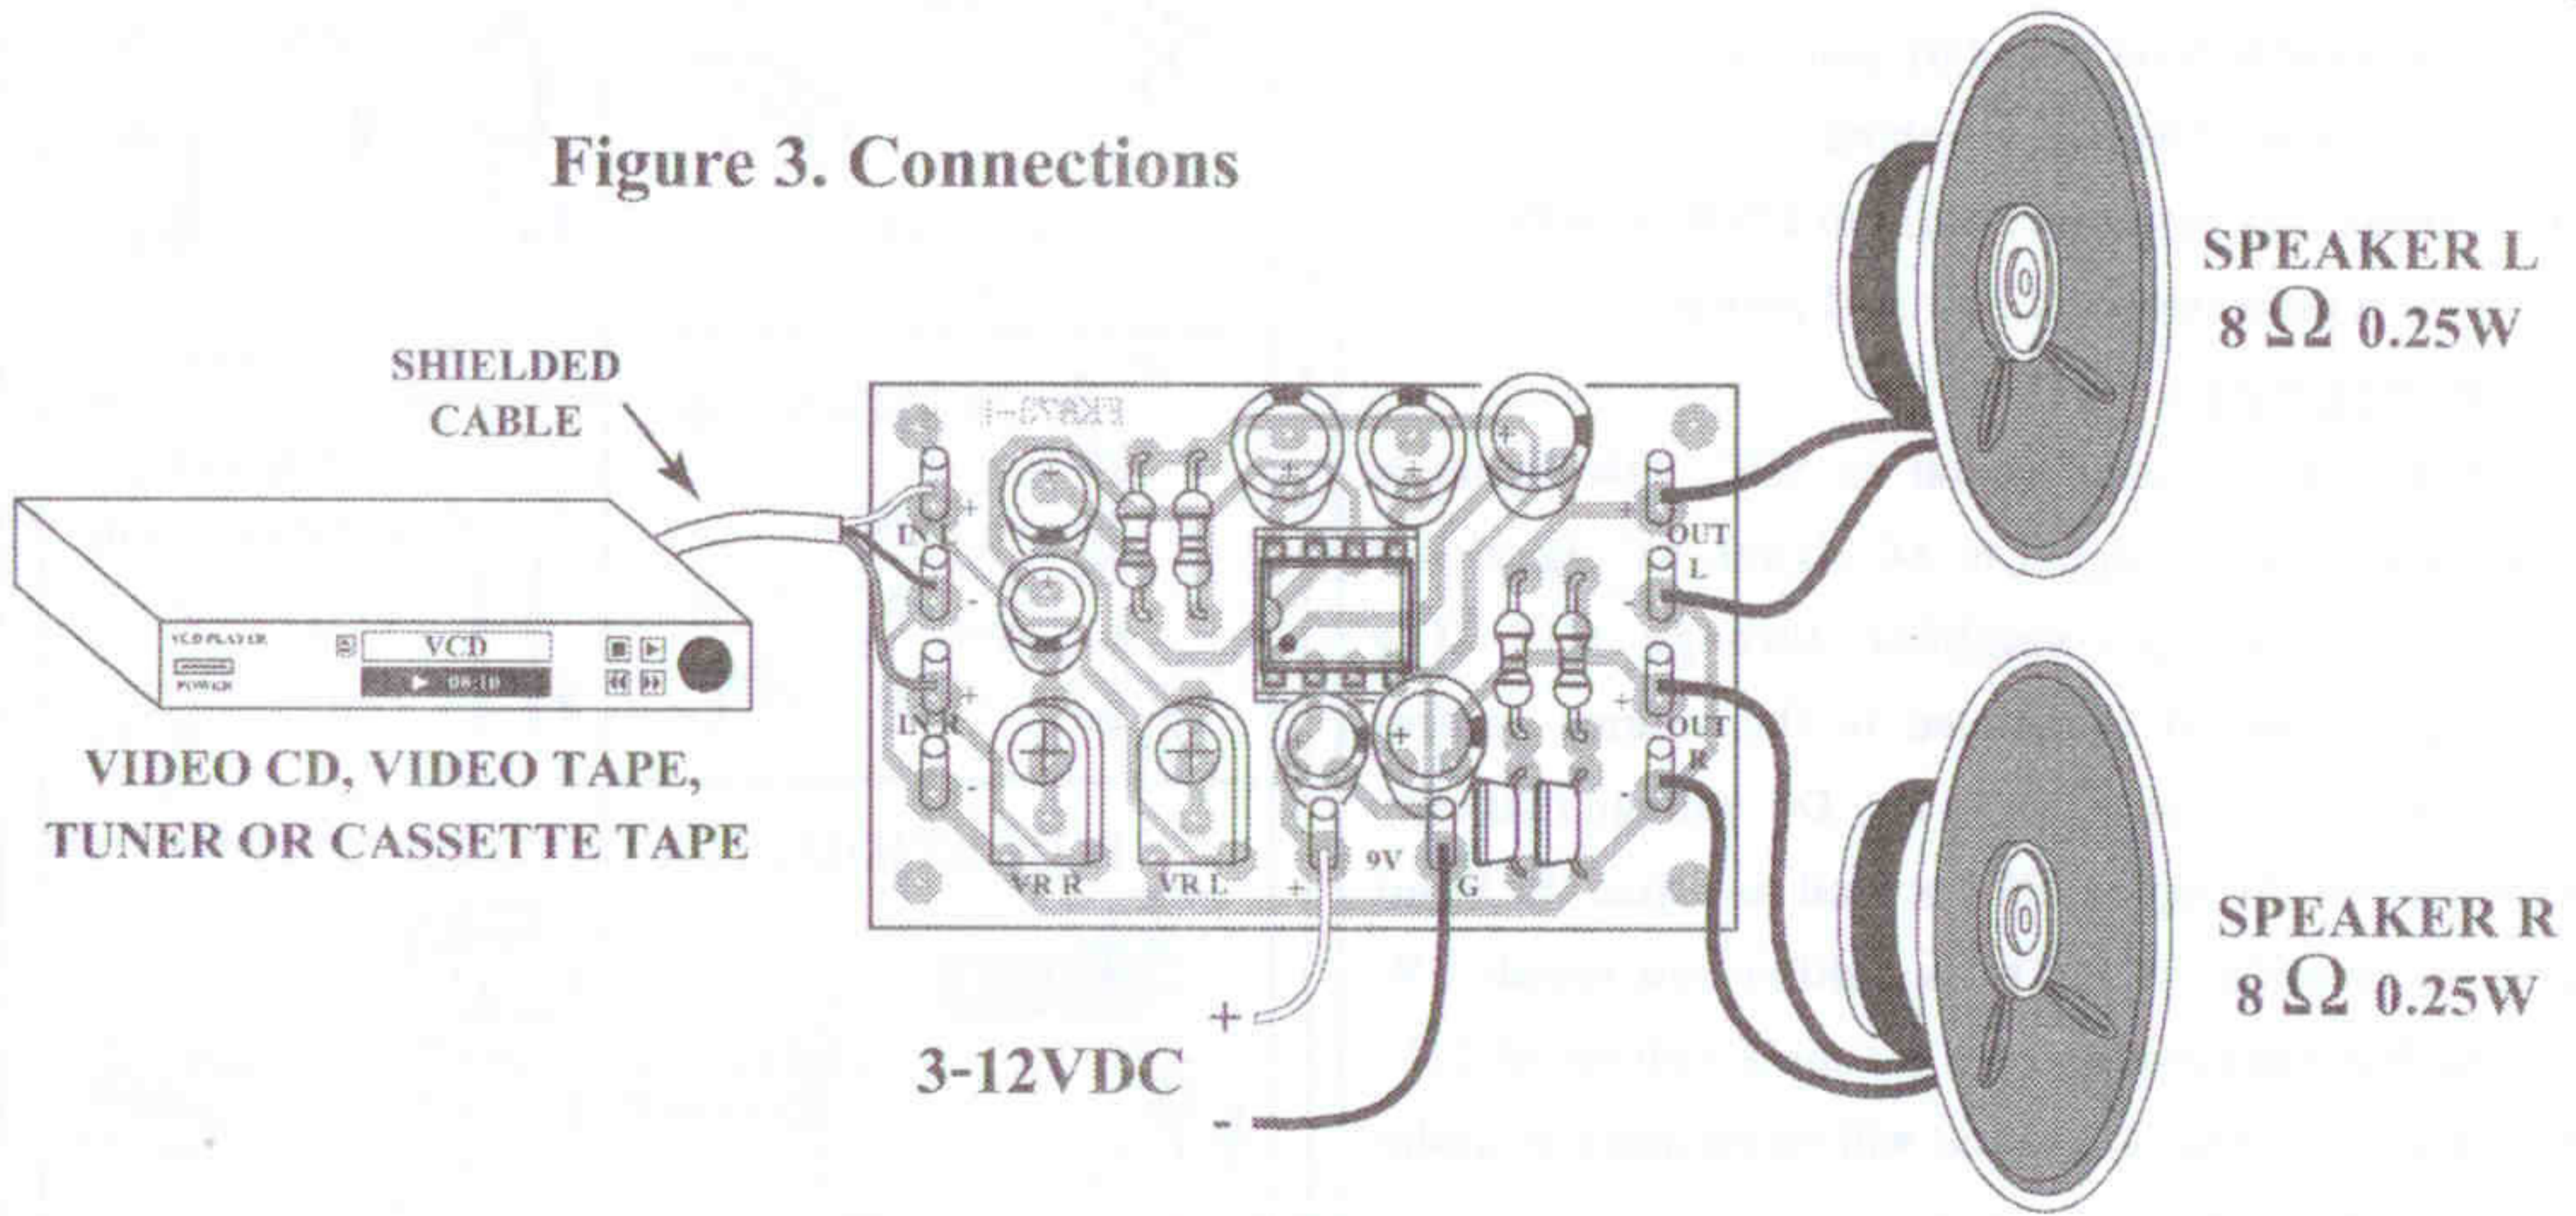

Figure 2. The mini power amp

1+1W. stereo circuit

Figure 3. Connections

NOTE:

FUTURE BOX FB17 is suitable for this kit.

NEW KIT SET

CODE FK	DESCRIPTION	POWER
167	FIREFLY LIGHT (NIGHT ACTIVATE)	3VDC.
275	THREE TRAIN SOUNDS (IC DIGITAL)	3VDC.
276	OWL VOICE (IC DIGITAL)	3VDC.
326	DUAL STATION INTERCOM&DOOR BELL (WITH 2 SPEAKER)	6-12VDC.
436	UHF REMOTE CONTROL 1 CH.	TX. 9VDC. RX. 12VDC.
673	MINI POWER AMP 1+1W. STEREO	3-12VDC.