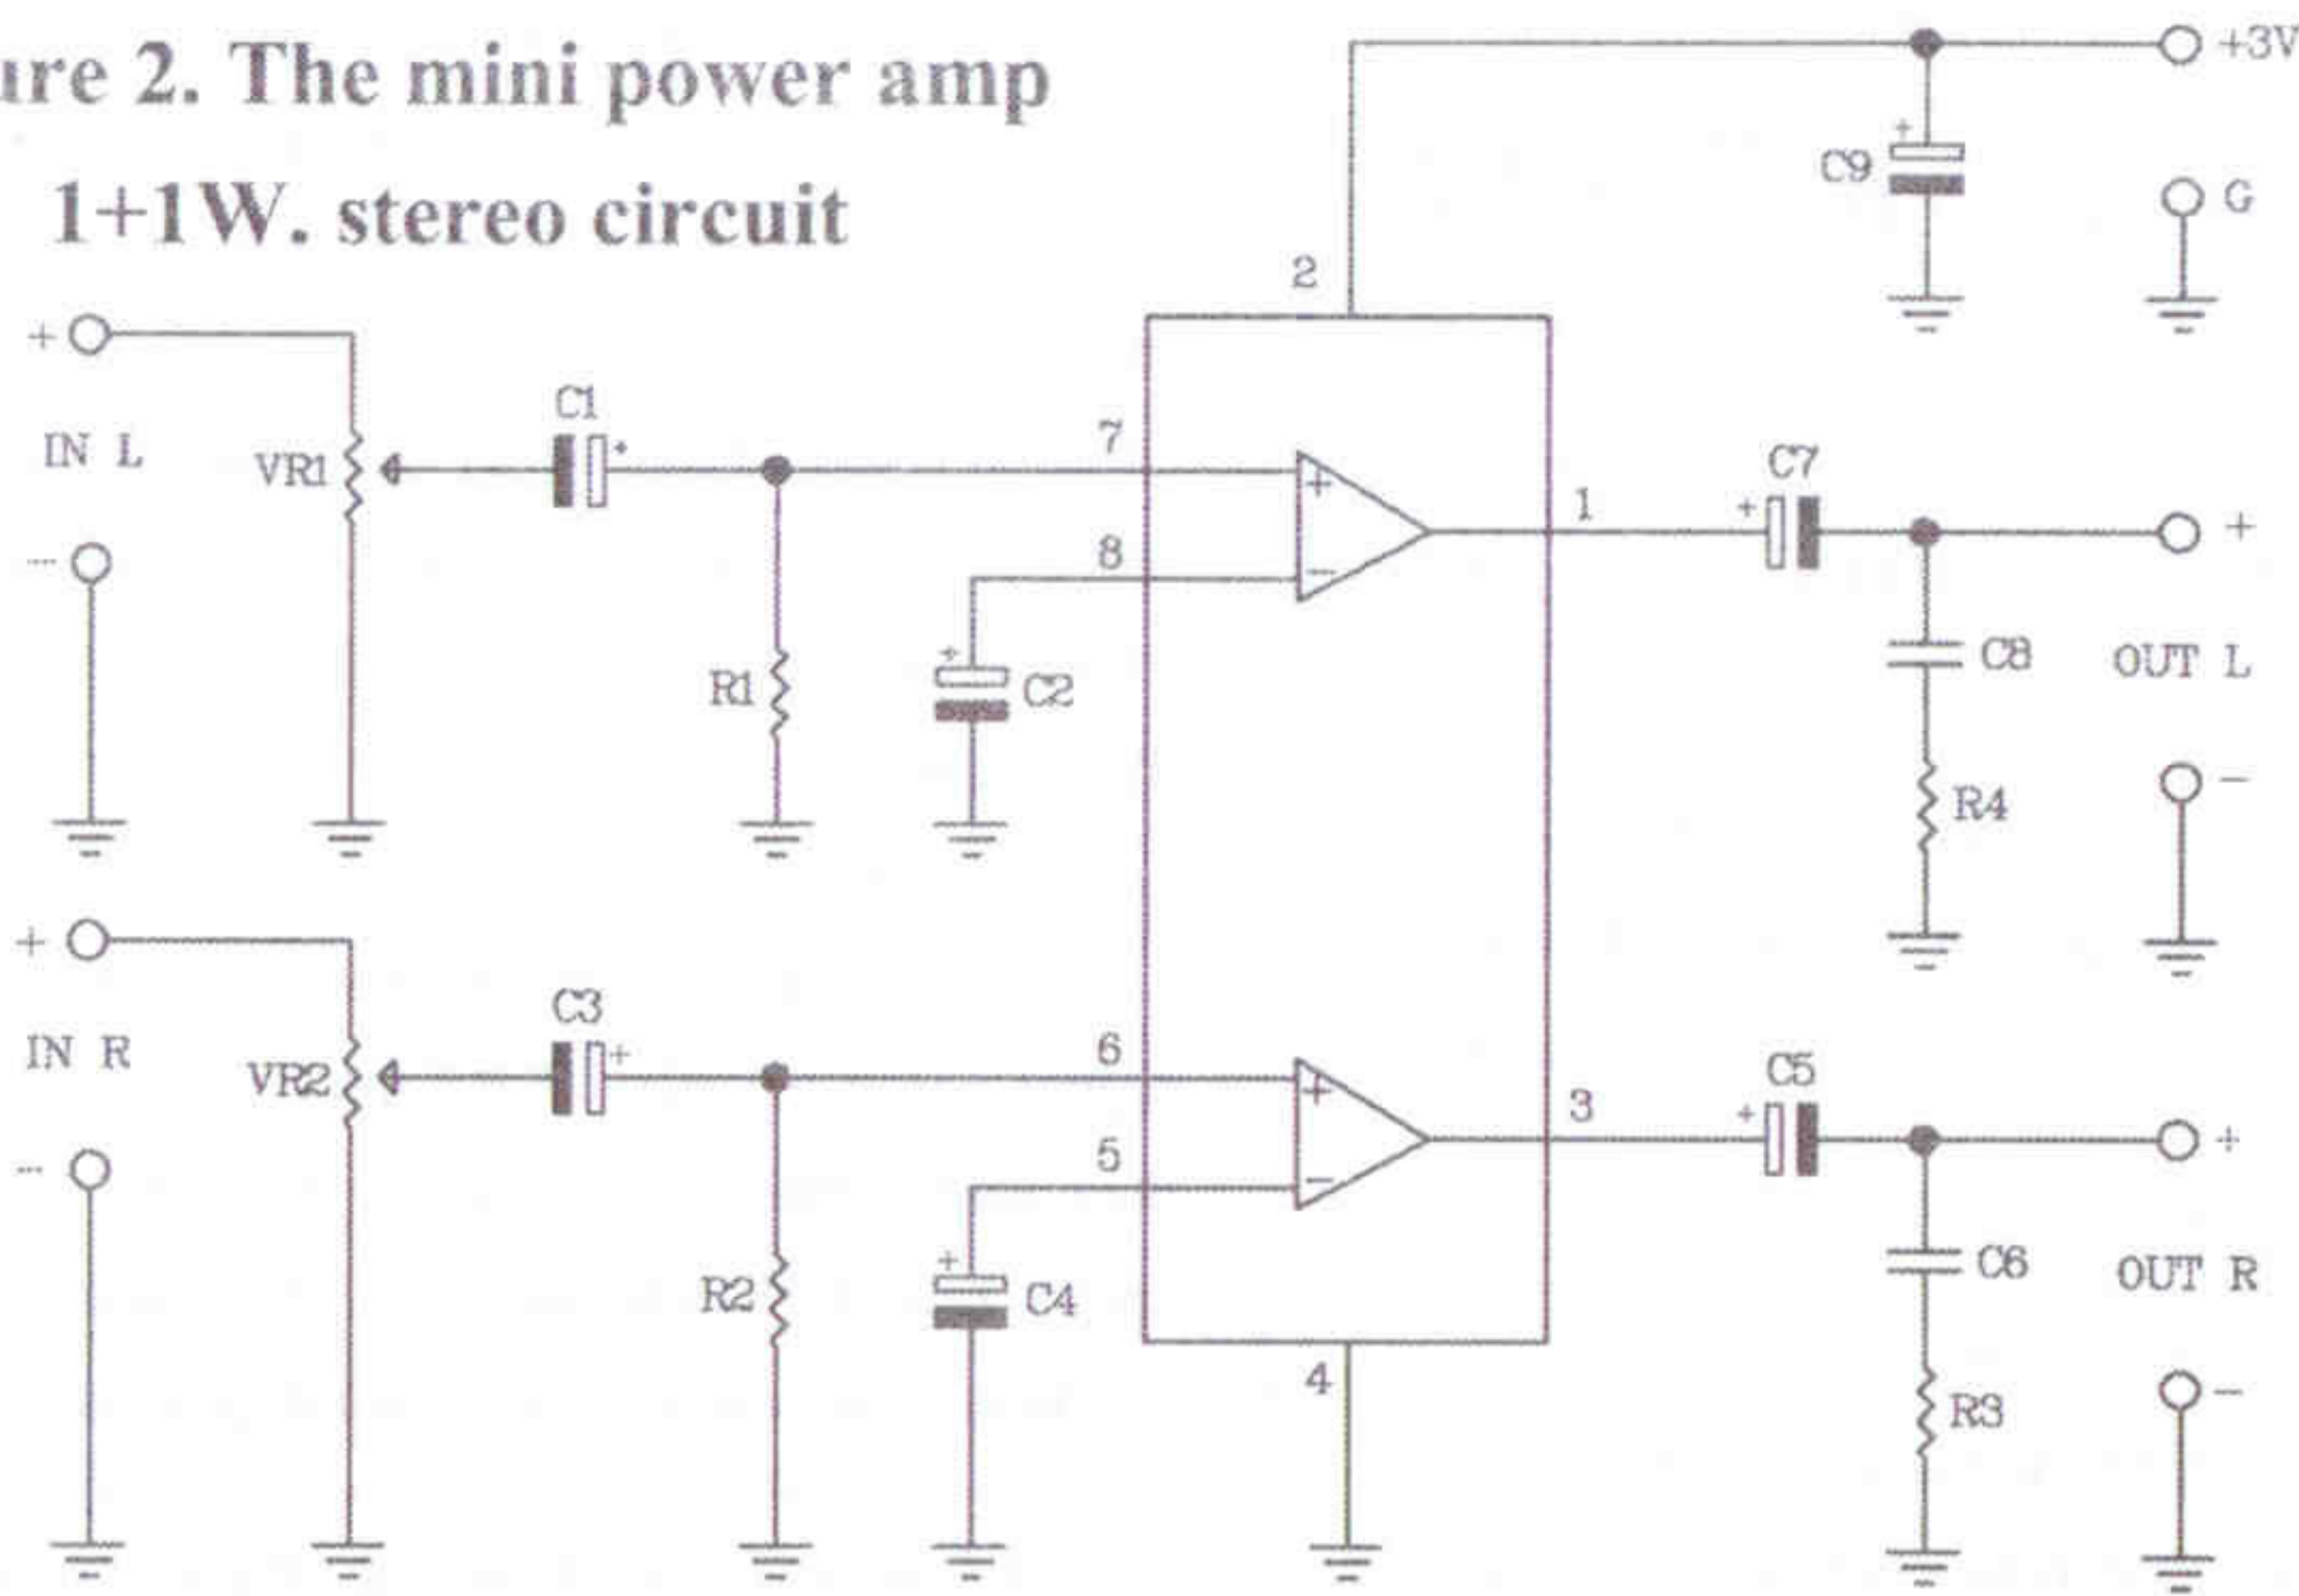

Figure 2. The mini power amp

1+1W. stereo circuit

Figure 3. Connections

NOTE:

FUTURE BOX FB17 is suitable for this kit.

NEW KIT SET

CODE FK	DESCRIPTION	POWER
167	FIREFLY LIGHT (NIGHT ACTIVATE)	3VDC.
275	THREE TRAIN SOUNDS (IC DIGITAL)	3VDC.
276	OWL VOICE (IC DIGITAL)	3VDC.
326	DUAL STATION INTERCOM&DOOR BELL (WITH 2 SPEAKER)	6-12VDC.
436	UHF REMOTE CONTROL 1 CH.	TX. 9VDC. RX. 12VDC.
673	MINI POWER AMP 1+1W. STEREO	3-12VDC.