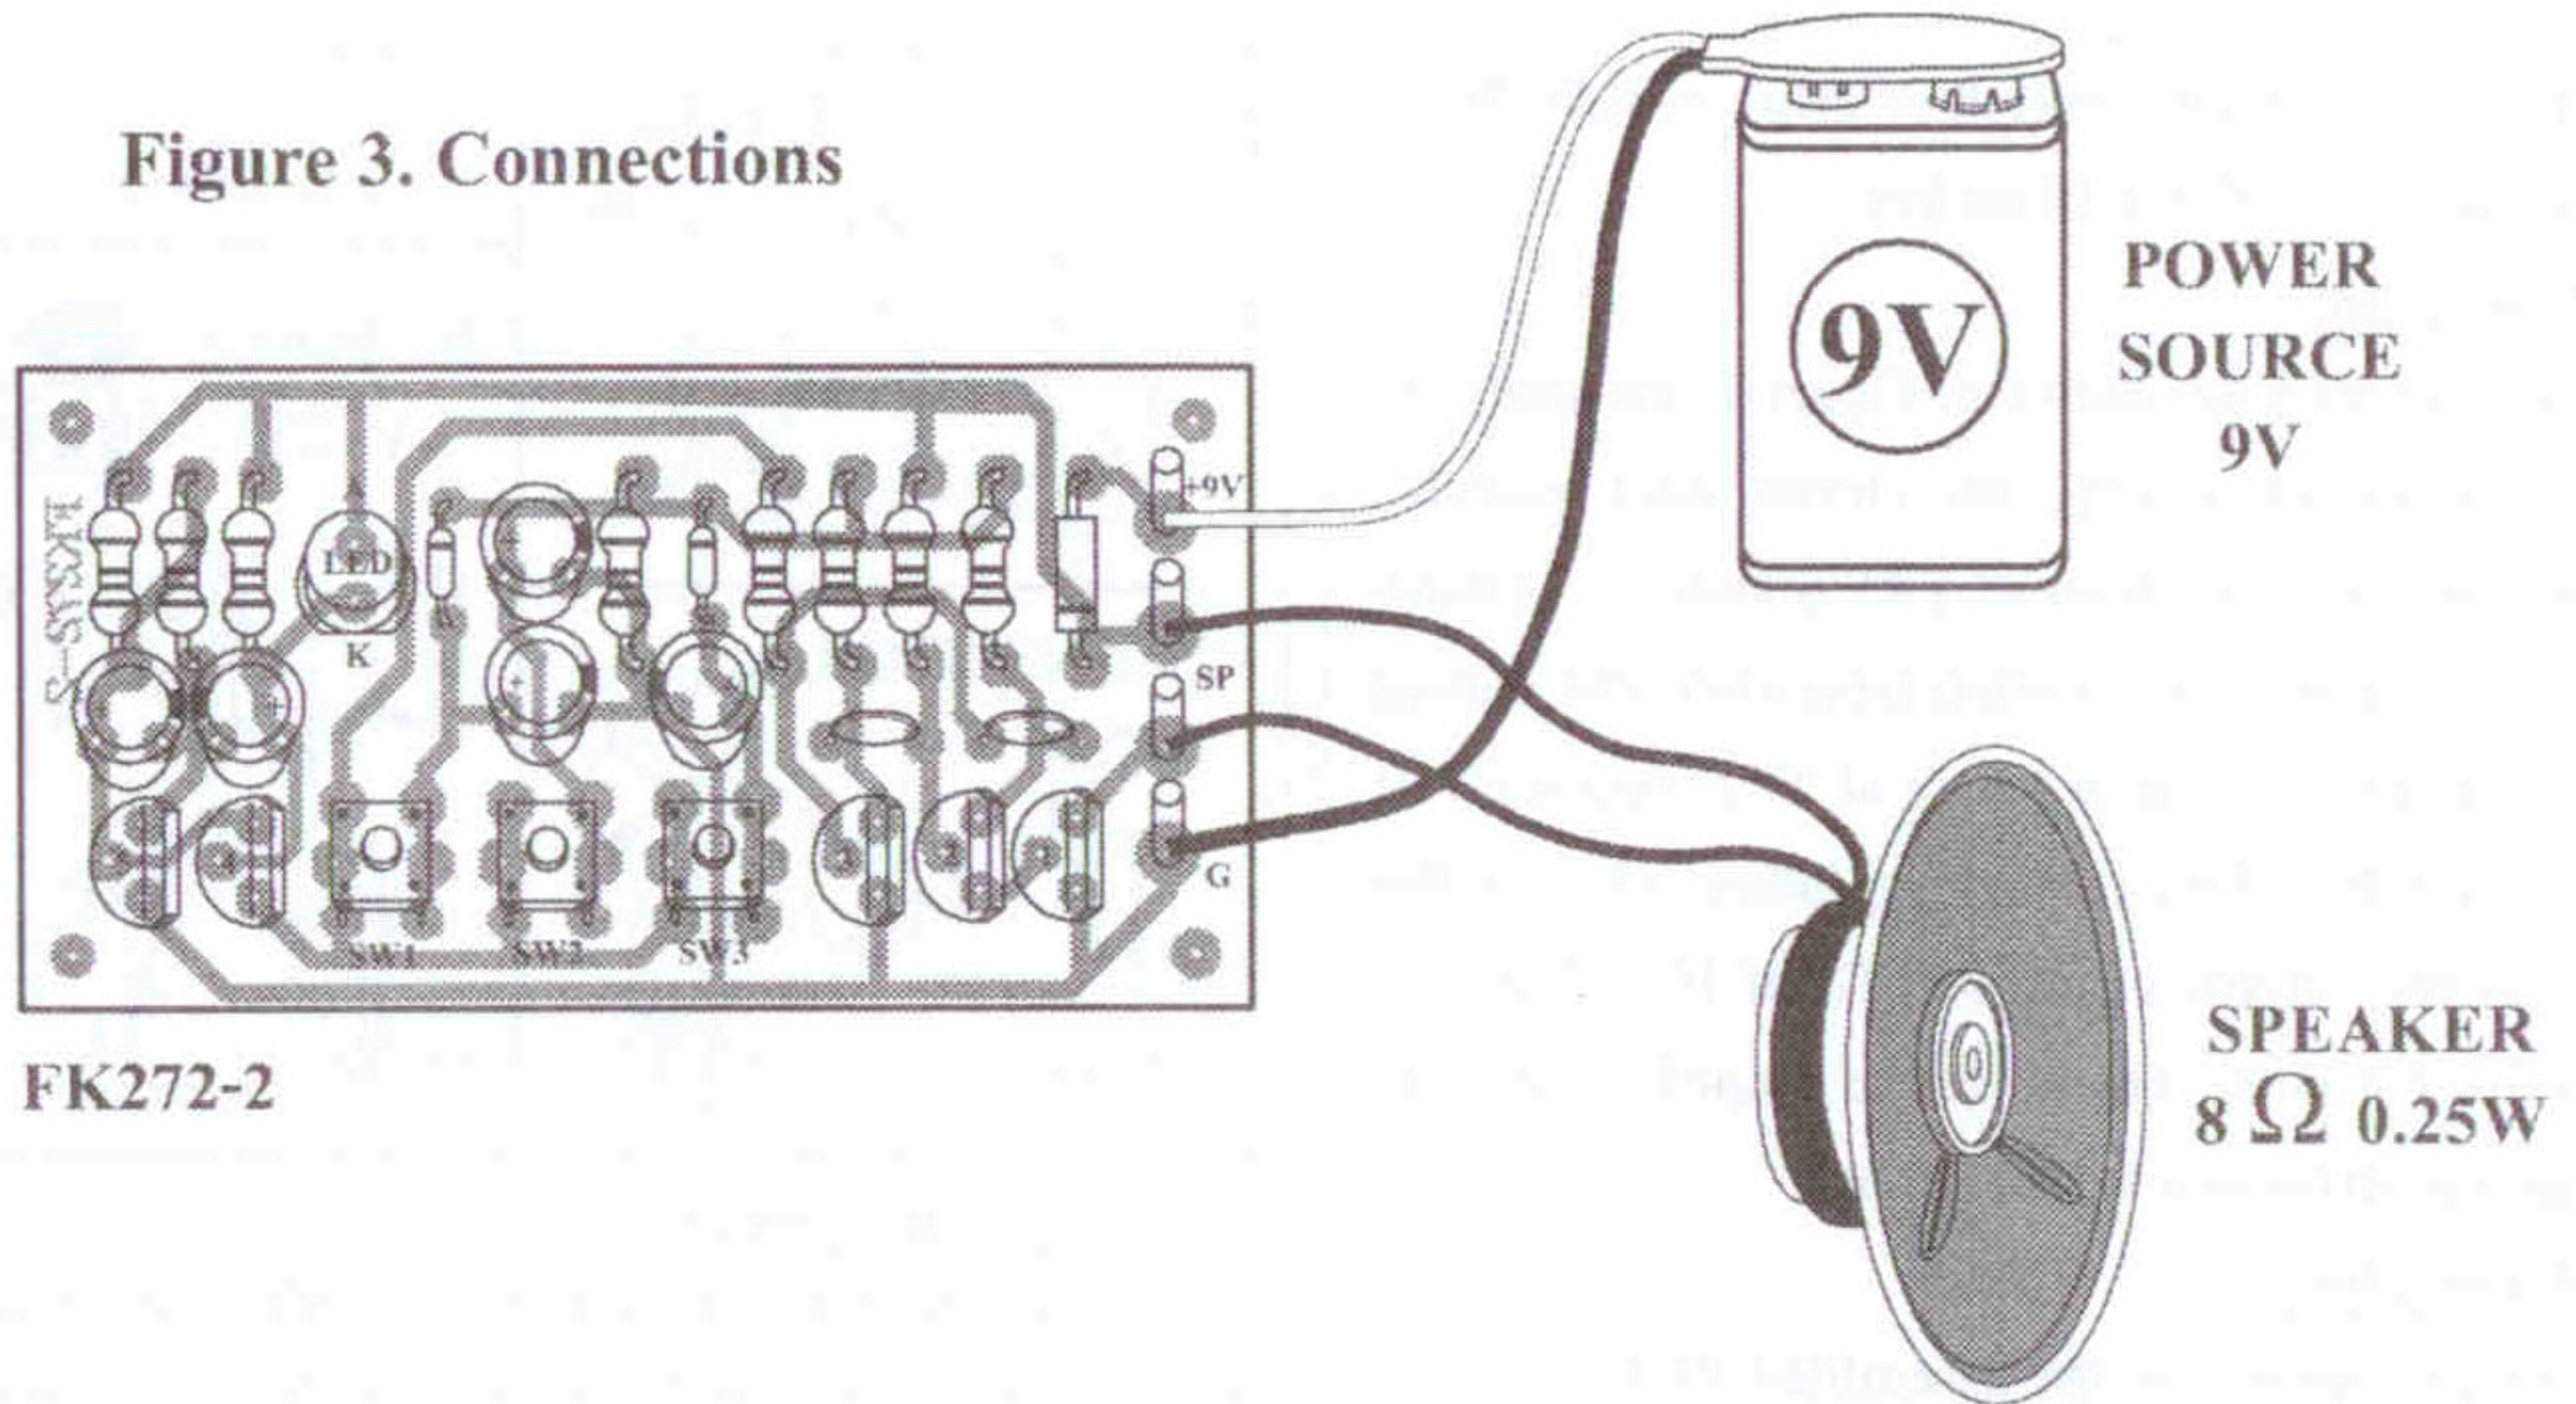

Figure 2. Space gun 3 tone circuit

Figure 3. Connections

**NOTE:**

**FUTURE BOX FB17 is suitable for this kit.**

NEW KIT SET 

CODE FK	DESCRIPTION	POWER
156	MINI TRAFFIC LIGHT 3 LED	9-12VDC
157	TWO WAY CHASING LIGHT TWO COLOUR 10 LED	9-12VDC
158	STROBOSCOPE 220V	220VAC
159	SHAKING DICE	9-12VDC
160	RANDOM NUMBER GAME 1 DIGIT	9-12VDC
273	MUSIC DOOR (WITH MAGNATIC SWITCH)	3VDC
274	MINI ORGAN 13 TONE (WITH MAGNATIC SWITCH)	9VDC
325	RINGING SIGNAL LIGHT 5 LED	NONE
672	MINI MEGAPHONE (WITH SPEAKER)	4.5-12VDC