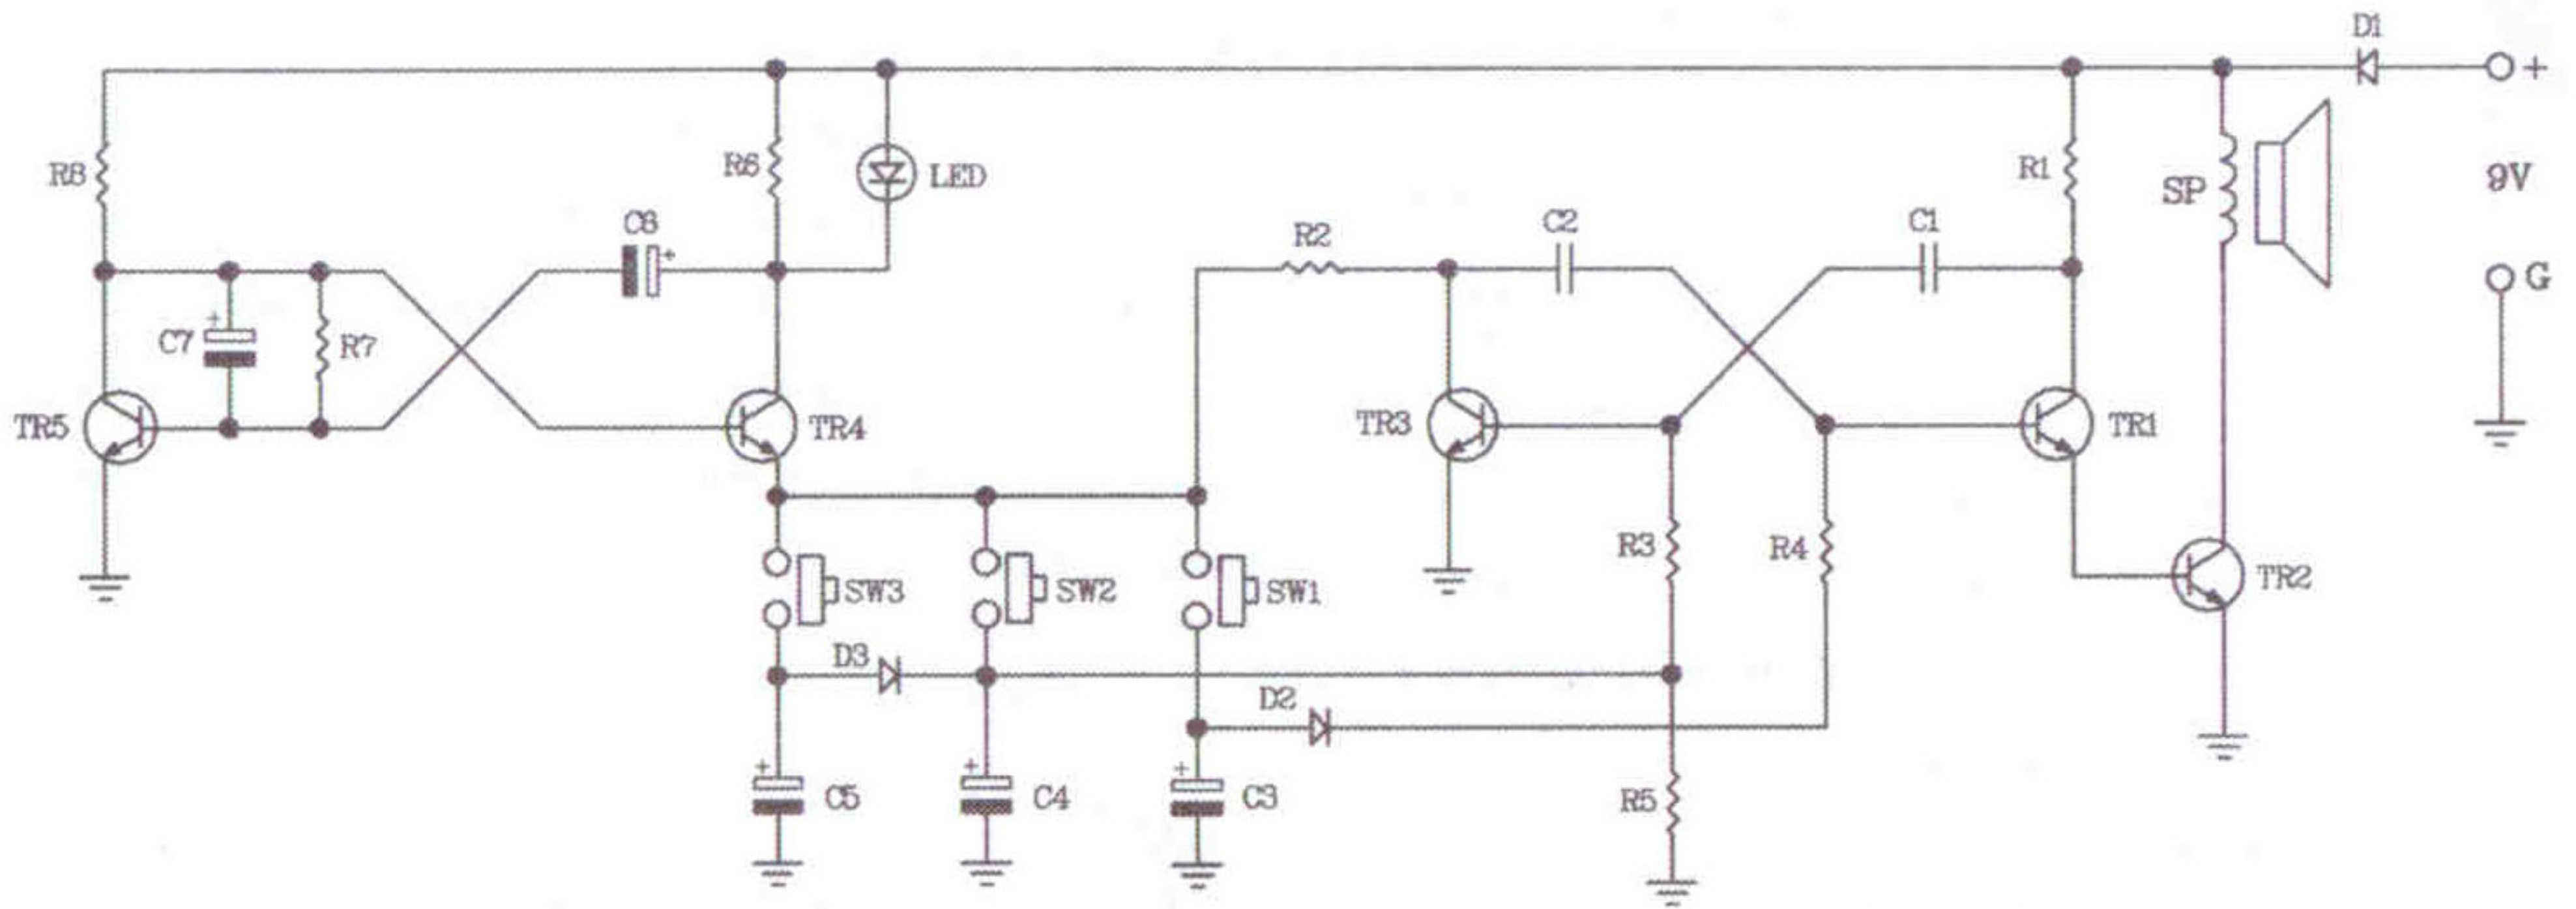

Figure 2. Space gun 3 tone circuit

Figure 3. Connections

**NOTE:**

**FUTURE BOX FB17 is suitable for this kit.**

NEW KIT SET 

CODE FK	DESCRIPTION	POWER
156	MINI TRAFFIC LIGHT 3 LED	9-12VDC
157	TWO WAY CHASING LIGHT TWO COLOUR 10 LED	9-12VDC
158	STROBOSCOPE 220V	220VAC
159	SHAKING DICE	9-12VDC
160	RANDOM NUMBER GAME 1 DIGIT	9-12VDC
273	MUSIC DOOR (WITH MAGNATIC SWITCH)	3VDC
274	MINI ORGAN 13 TONE (WITH MAGNATIC SWITCH)	9VDC
325	RINGING SIGNAL LIGHT 5 LED	NONE
672	MINI MEGAPHONE (WITH SPEAKER)	4.5-12VDC