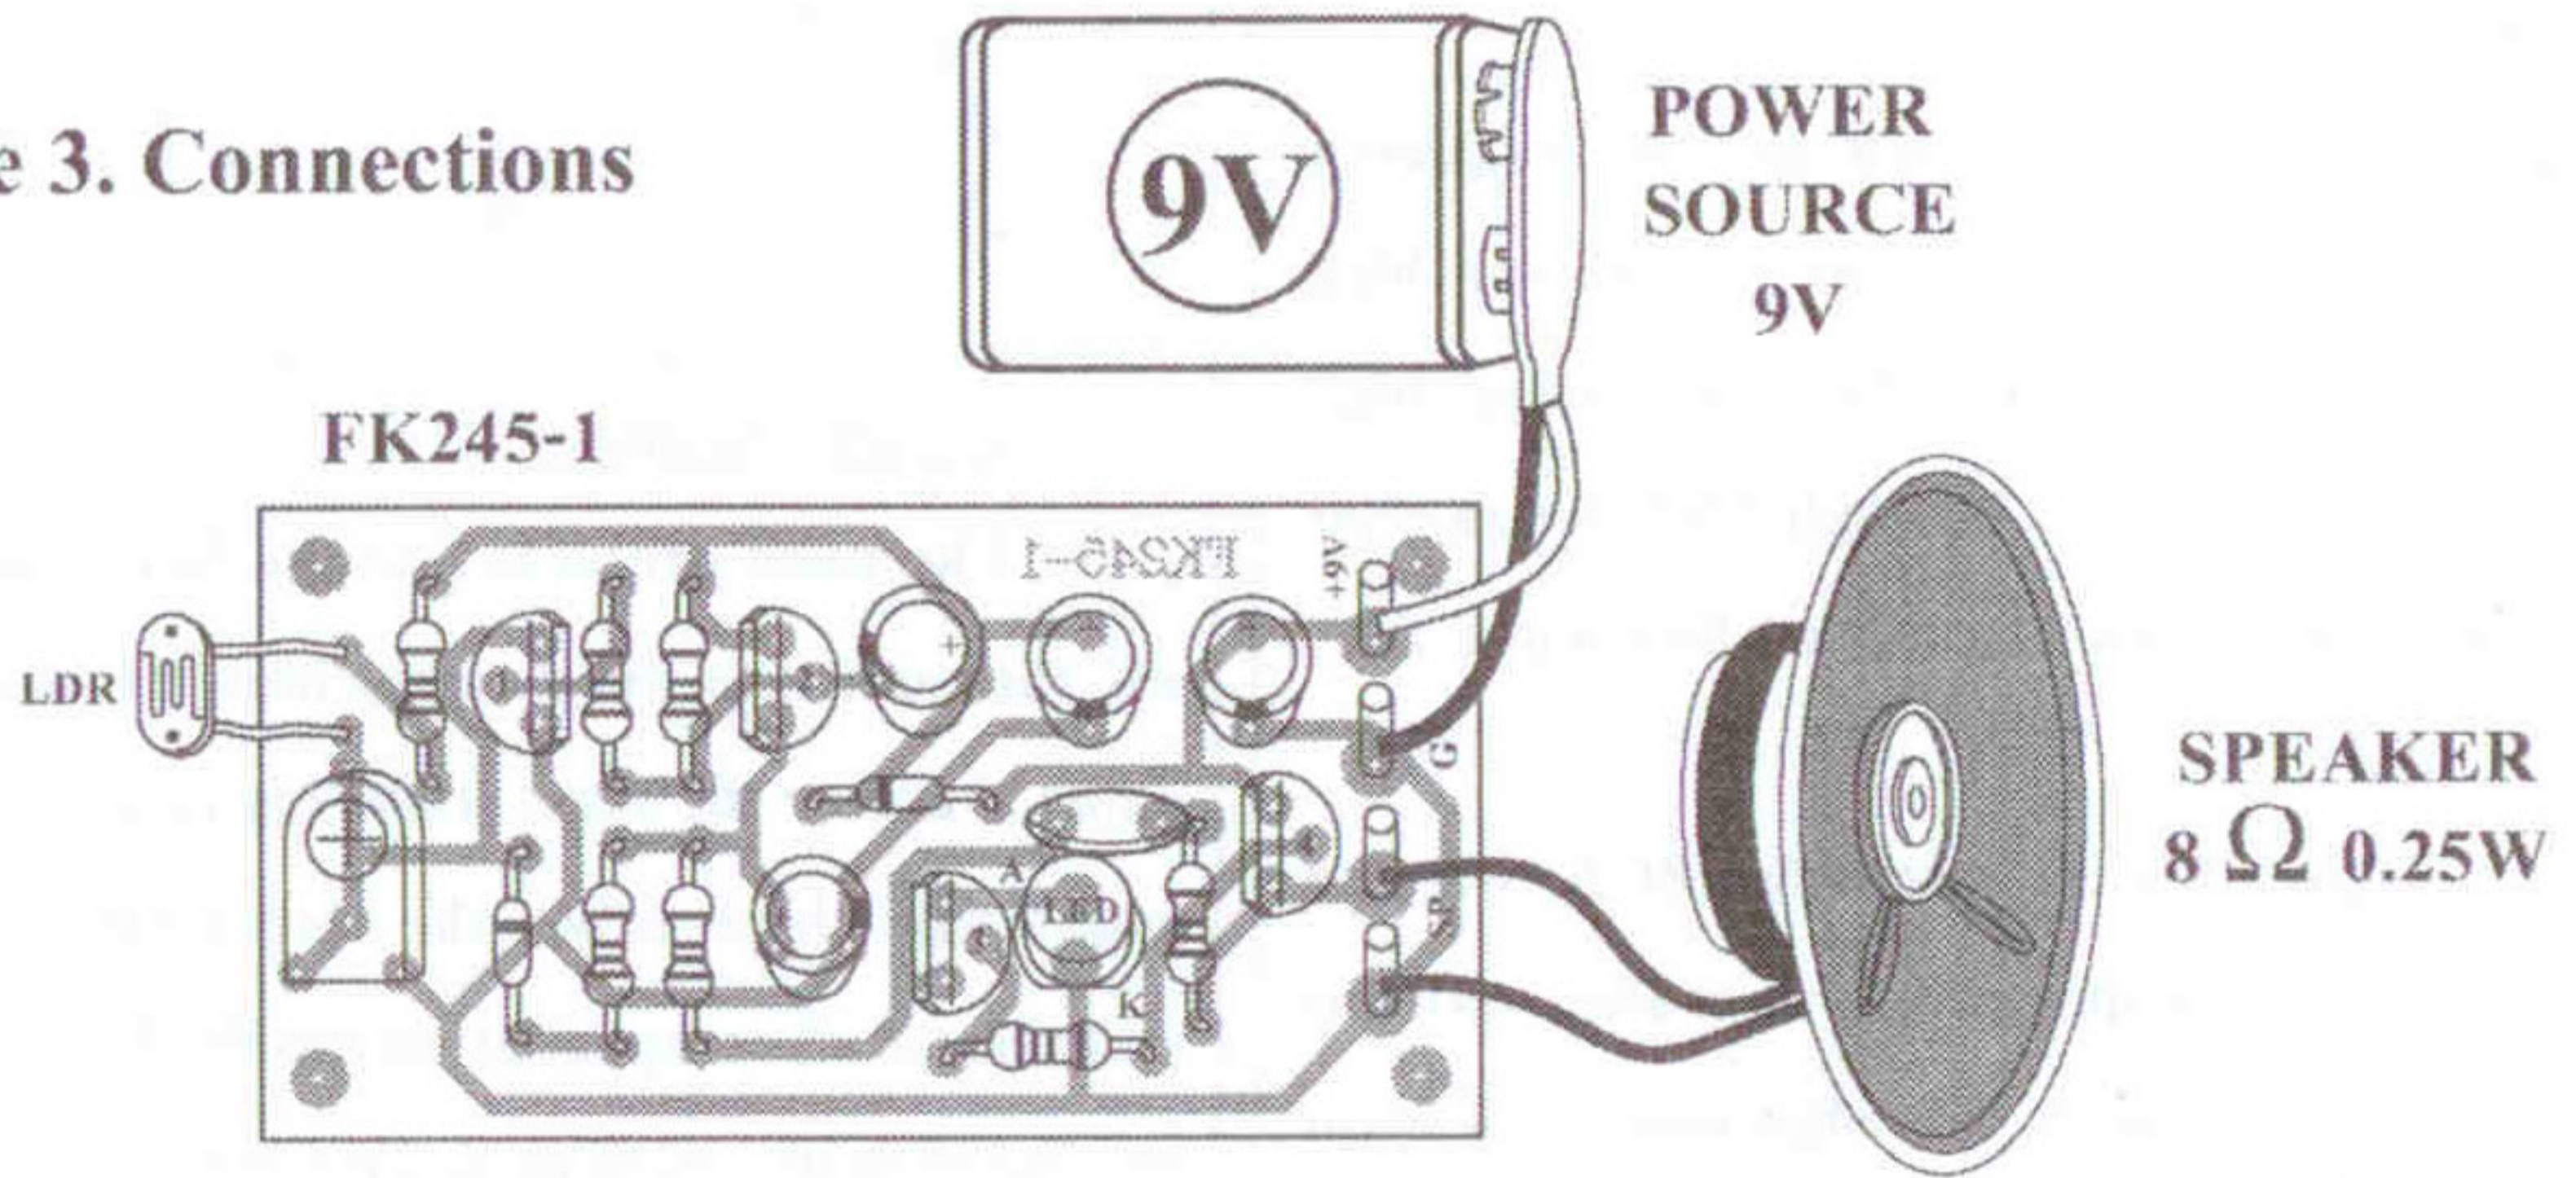

Figure 2.
The light activate alarm
circuit

Figure 3. Connections

NOTE:

FUTURE BOX FB03 is suitable for this kit.

NEW KIT SET

CODE FK	DESCRIPTION	POWER
156	MINI TRAFFIC LIGHT 3 LED	9-12VDC
157	TWO WAY CHASING LIGHT TWO COLOUR 10 LED	9-12VDC
158	STROBOSCOPE 220V	220VAC
159	SHAKING DICE	9-12VDC
160	RANDOM NUMBER GAME 1 DIGIT	9-12VDC
273	MUSIC DOOR (WITH MAGNATIC SWITCH)	3VDC
274	MINI ORGAN 13 TONE (WITH MAGNATIC SWITCH)	9VDC
325	RINGING SIGNAL LIGHT 5 LED	NONE
672	MINI MEGAPHONE (WITH SPEAKER)	4.5-12VDC