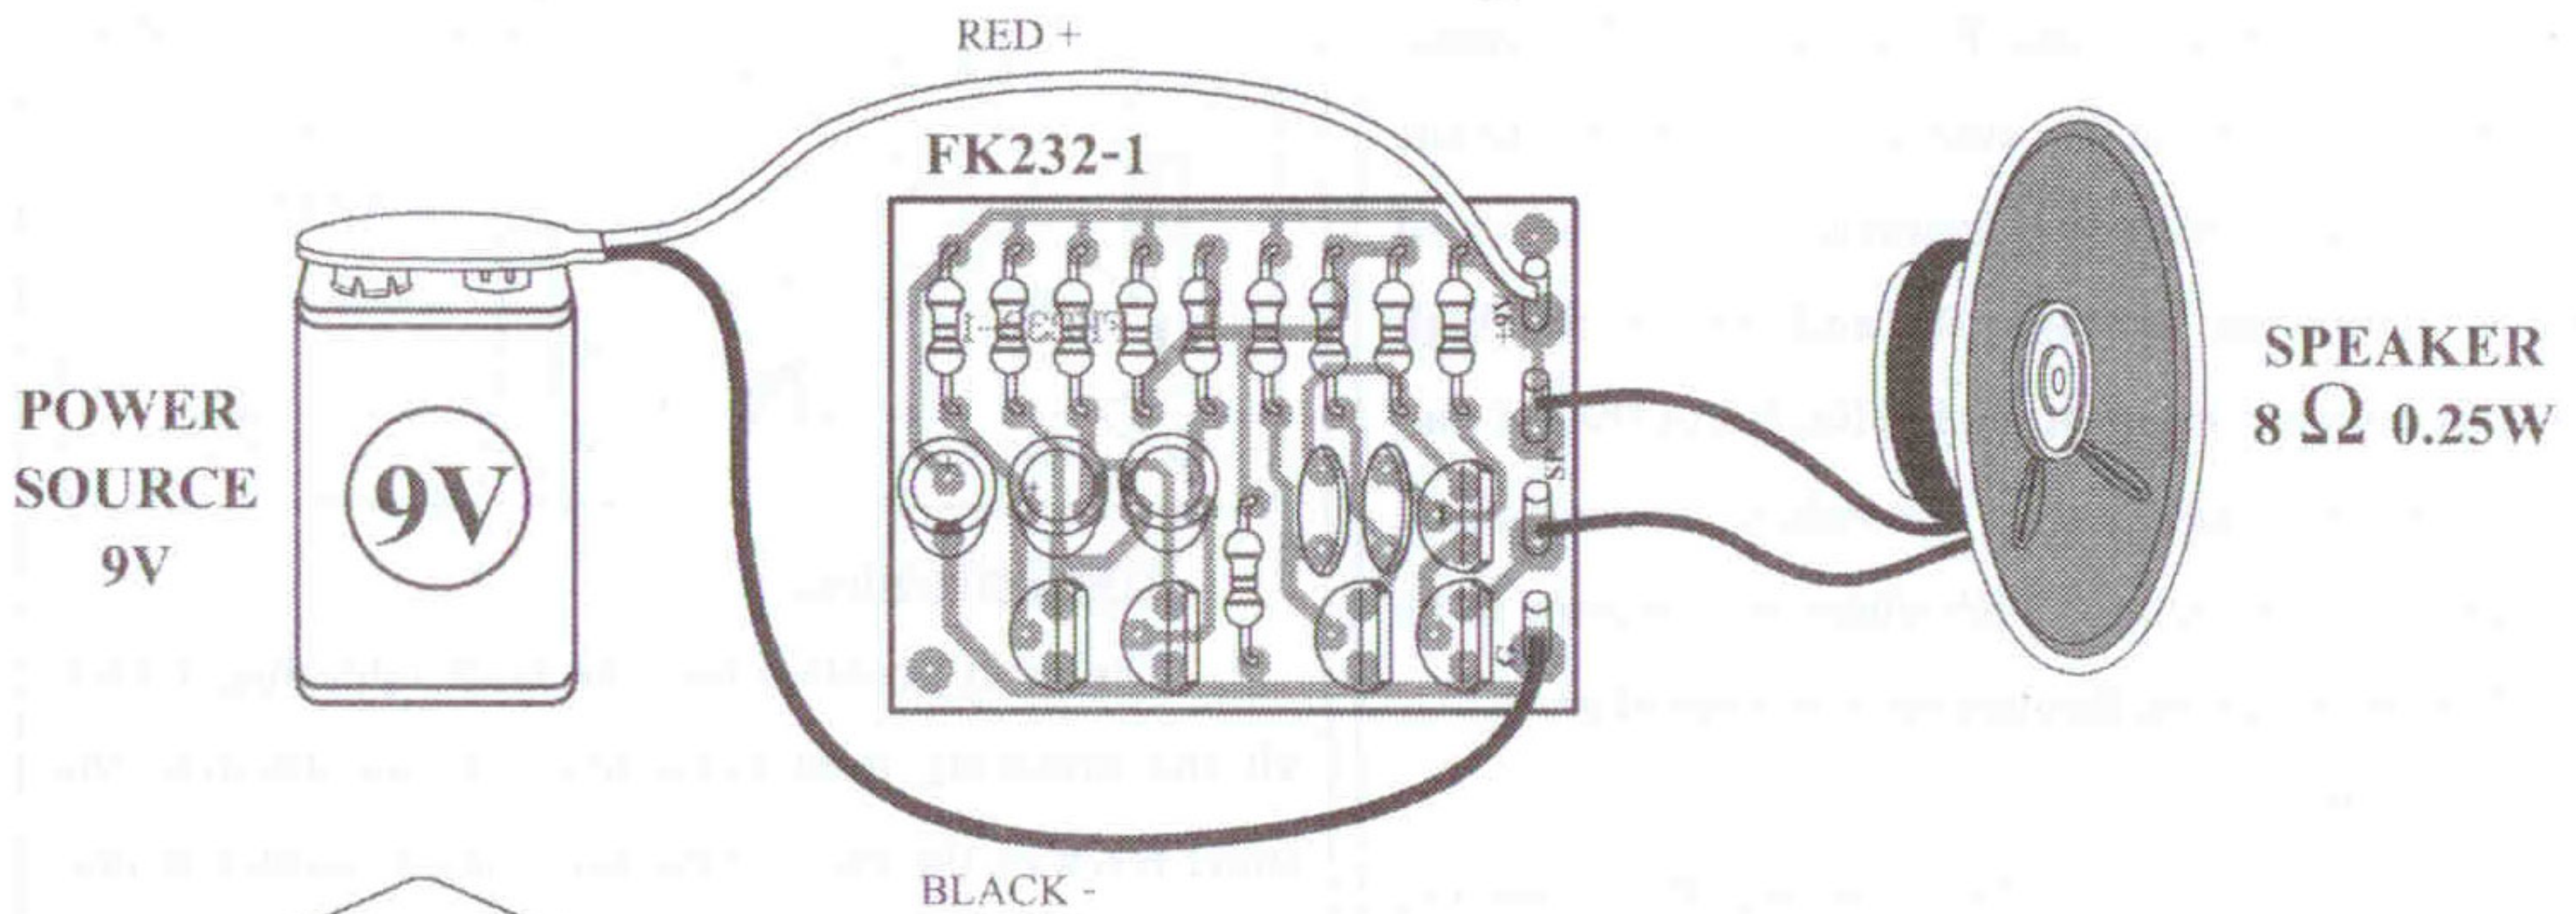

Figure 2. The ambulance siren circuit

Figure 3. Connections

NOTE:

FUTURE BOX FB03 or FB17
are suitable for this kit.

NEW KIT SET

CODE FK	DESCRIPTION	POWER
156	MINI TRAFFIC LIGHT 3 LED	9-12VDC
157	TWO WAY CHASING LIGHT TWO COLOUR 10 LED	9-12VDC
158	STROBOSCOPE 220V	220VAC
159	SHAKING DICE	9-12VDC
160	RANDOM NUMBER GAME 1 DIGIT	9-12VDC
273	MUSIC DOOR (WITH MAGNATIC SWITCH)	3VDC
274	MINI ORGAN 13 TONE (WITH MAGNATIC SWITCH)	9VDC
325	RINGING SIGNAL LIGHT 5 LED	NONE
672	MINI MEGAPHONE (WITH SPEAKER)	4.5-12VDC