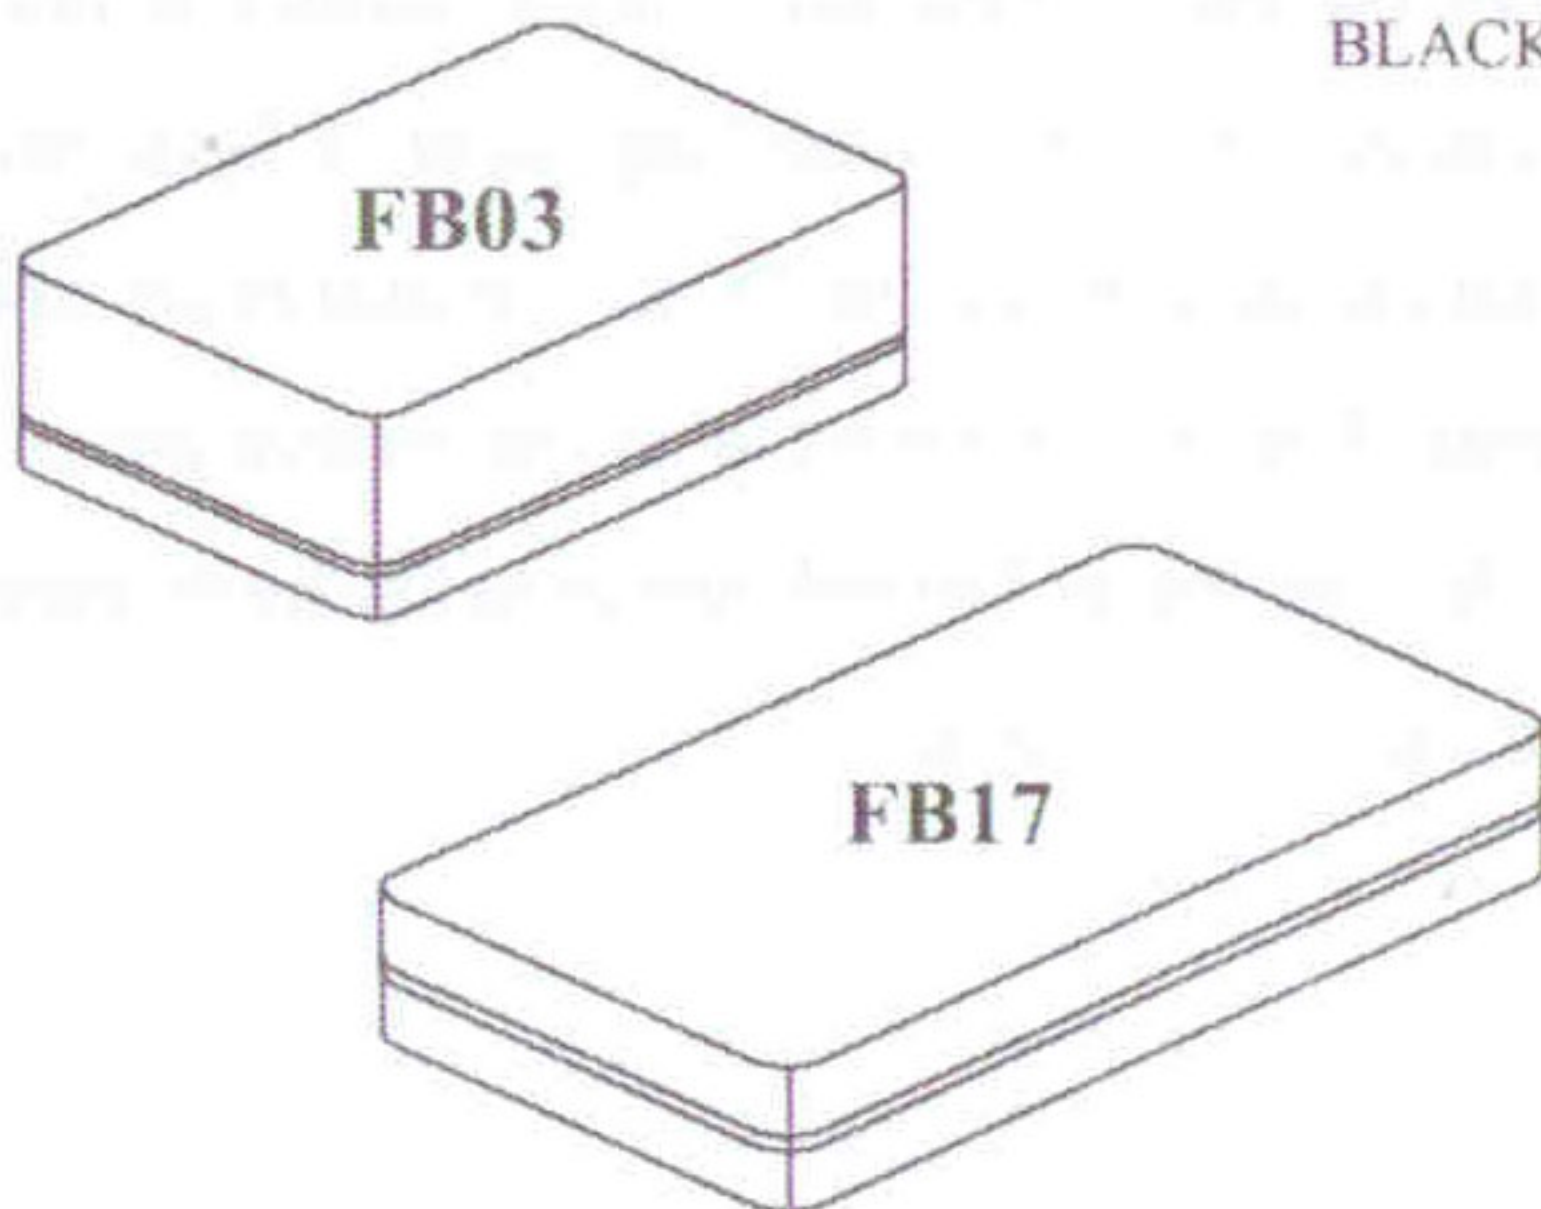

Figure 2. The ambulance siren circuit

Figure 3. Connections

NOTE:

FUTURE BOX FB03 or FB17
are suitable for this kit.

NEW KIT SET

CODE FK	DESCRIPTION	POWER
156	MINI TRAFFIC LIGHT 3 LED	9-12VDC
157	TWO WAY CHASING LIGHT TWO COLOUR 10 LED	9-12VDC
158	STROBOSCOPE 220V	220VAC
159	SHAKING DICE	9-12VDC
160	RANDOM NUMBER GAME 1 DIGIT	9-12VDC
273	MUSIC DOOR (WITH MAGNATIC SWITCH)	3VDC
274	MINI ORGAN 13 TONE (WITH MAGNATIC SWITCH)	9VDC
325	RINGING SIGNAL LIGHT 5 LED	NONE
672	MINI MEGAPHONE (WITH SPEAKER)	4.5-12VDC