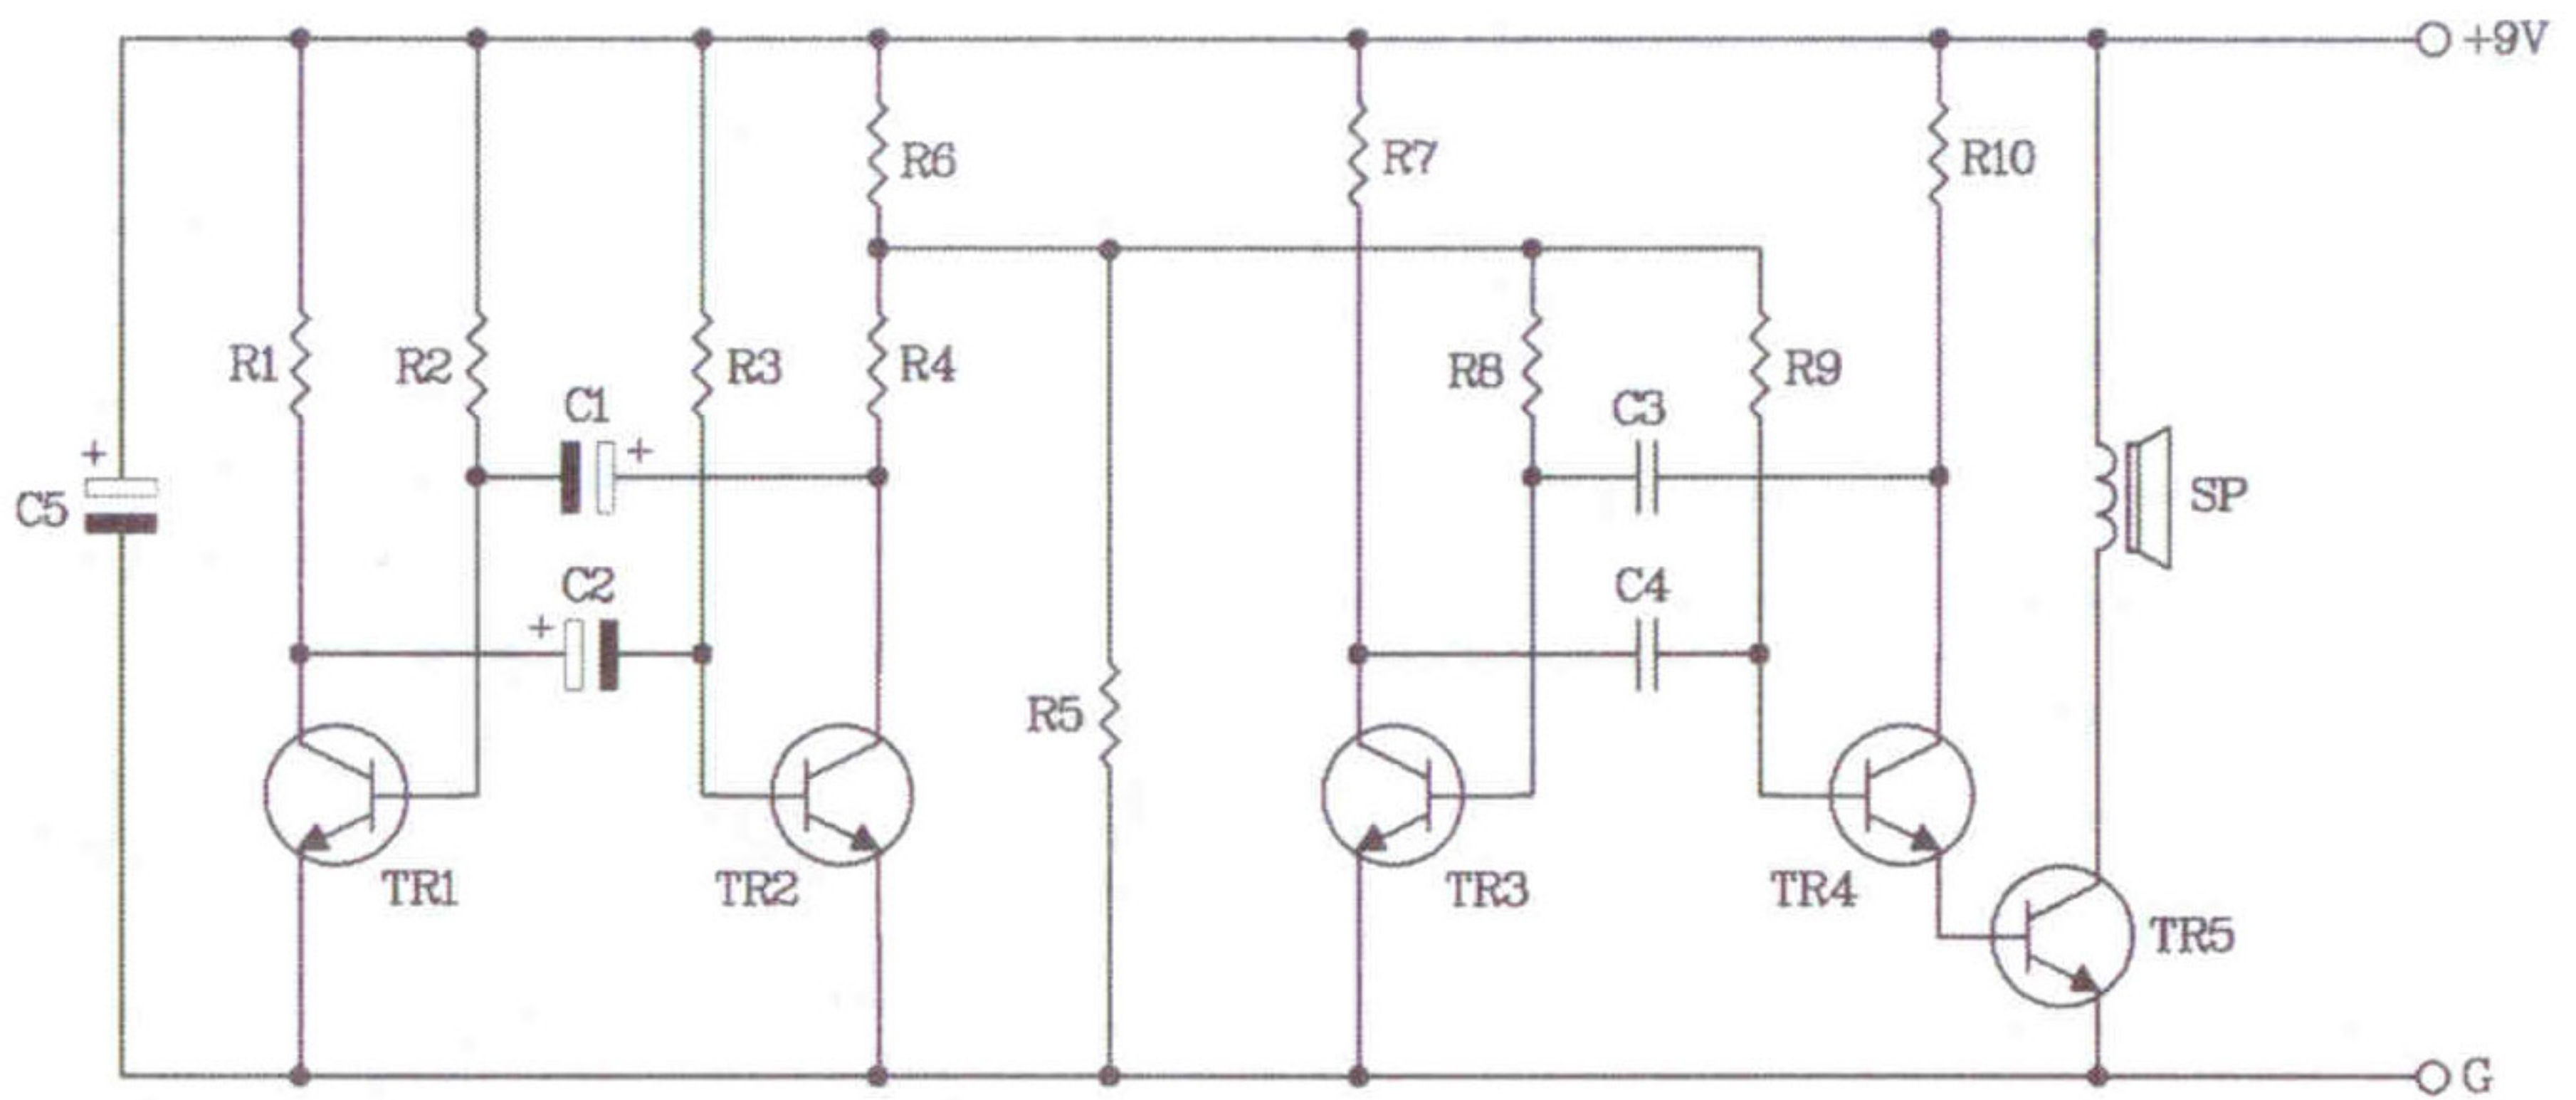

Figure 2. The ambulance siren circuit

Figure 3. Connections

NOTE:

FUTURE BOX FB03 or FB17
are suitable for this kit.

NEW KIT SET

CODE FK	DESCRIPTION	POWER
156	MINI TRAFFIC LIGHT 3 LED	9-12VDC
157	TWO WAY CHASING LIGHT TWO COLOUR 10 LED	9-12VDC
158	STROBOSCOPE 220V	220VAC
159	SHAKING DICE	9-12VDC
160	RANDOM NUMBER GAME 1 DIGIT	9-12VDC
273	MUSIC DOOR (WITH MAGNATIC SWITCH)	3VDC
274	MINI ORGAN 13 TONE (WITH MAGNATIC SWITCH)	9VDC
325	RINGING SIGNAL LIGHT 5 LED	NONE
672	MINI MEGAPHONE (WITH SPEAKER)	4.5-12VDC