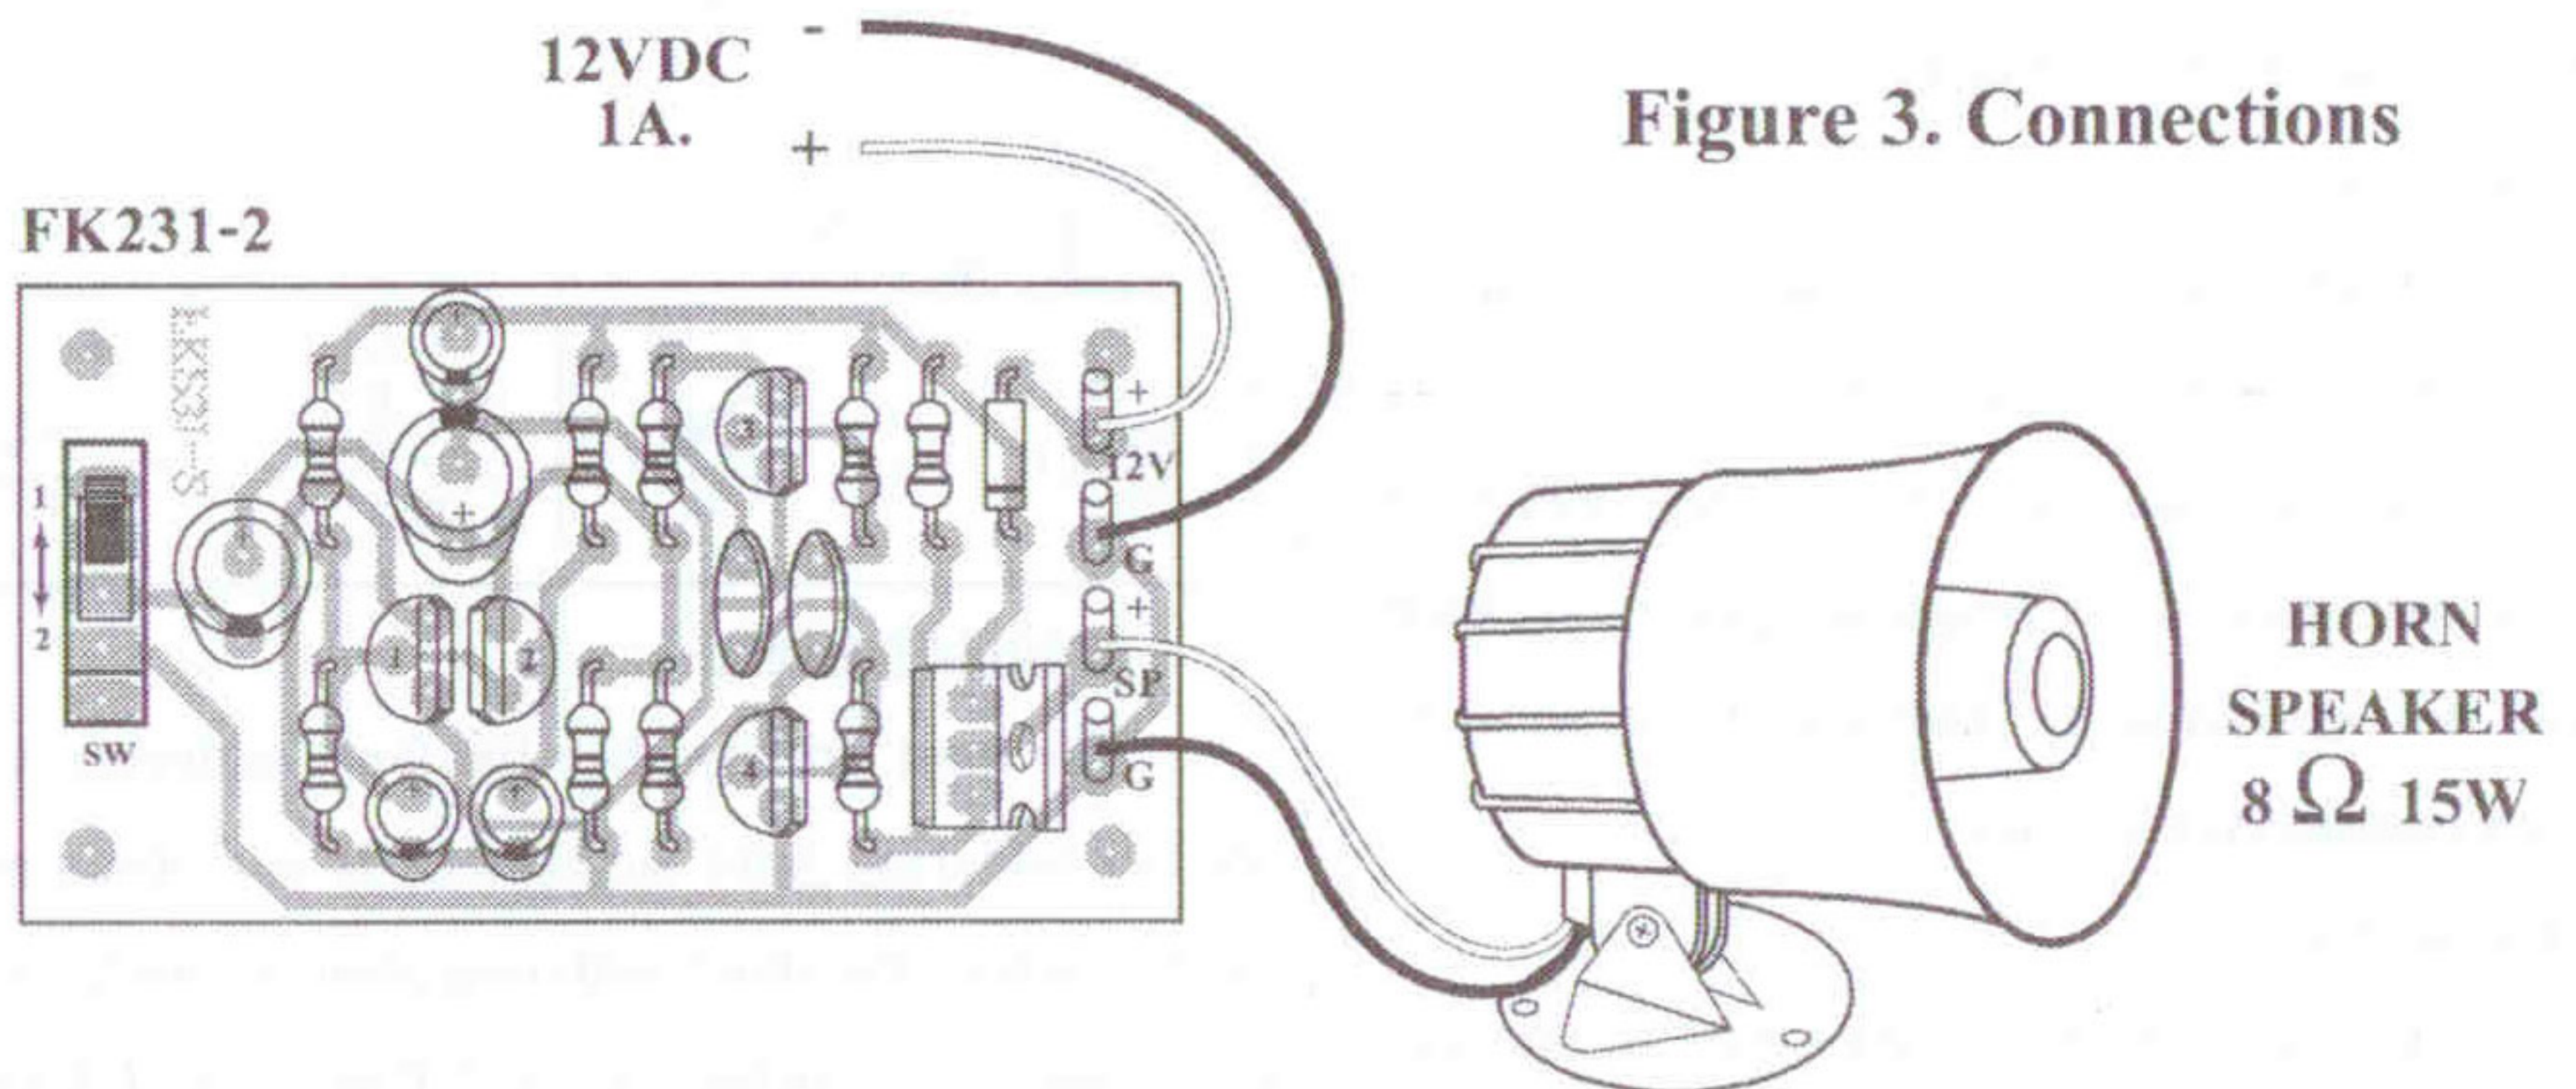

Figure 2. The super siren 2 tone circuit

Figure 3. Connections

**NOTE:**

**FUTURE BOX FB04 is suitable for this kit.**

NEW KIT SET 

CODE FK	DESCRIPTION	POWER
167	FIREFLY LIGHT (NIGHT ACTIVATE)	3VDC.
275	THREE TRAIN SOUNDS (IC DIGITAL)	3VDC.
276	OWL VOICE (IC DIGITAL)	3VDC.
326	DUAL STATION INTERCOM&DOOR BELL (WITH 2 SPEAKER)	6-12VDC.
436	UHF REMOTE CONTROL 1 CH.	TX. 9VDC. RX. 12VDC.
673	MINI POWER AMP 1+1W. STEREO	3-12VDC.