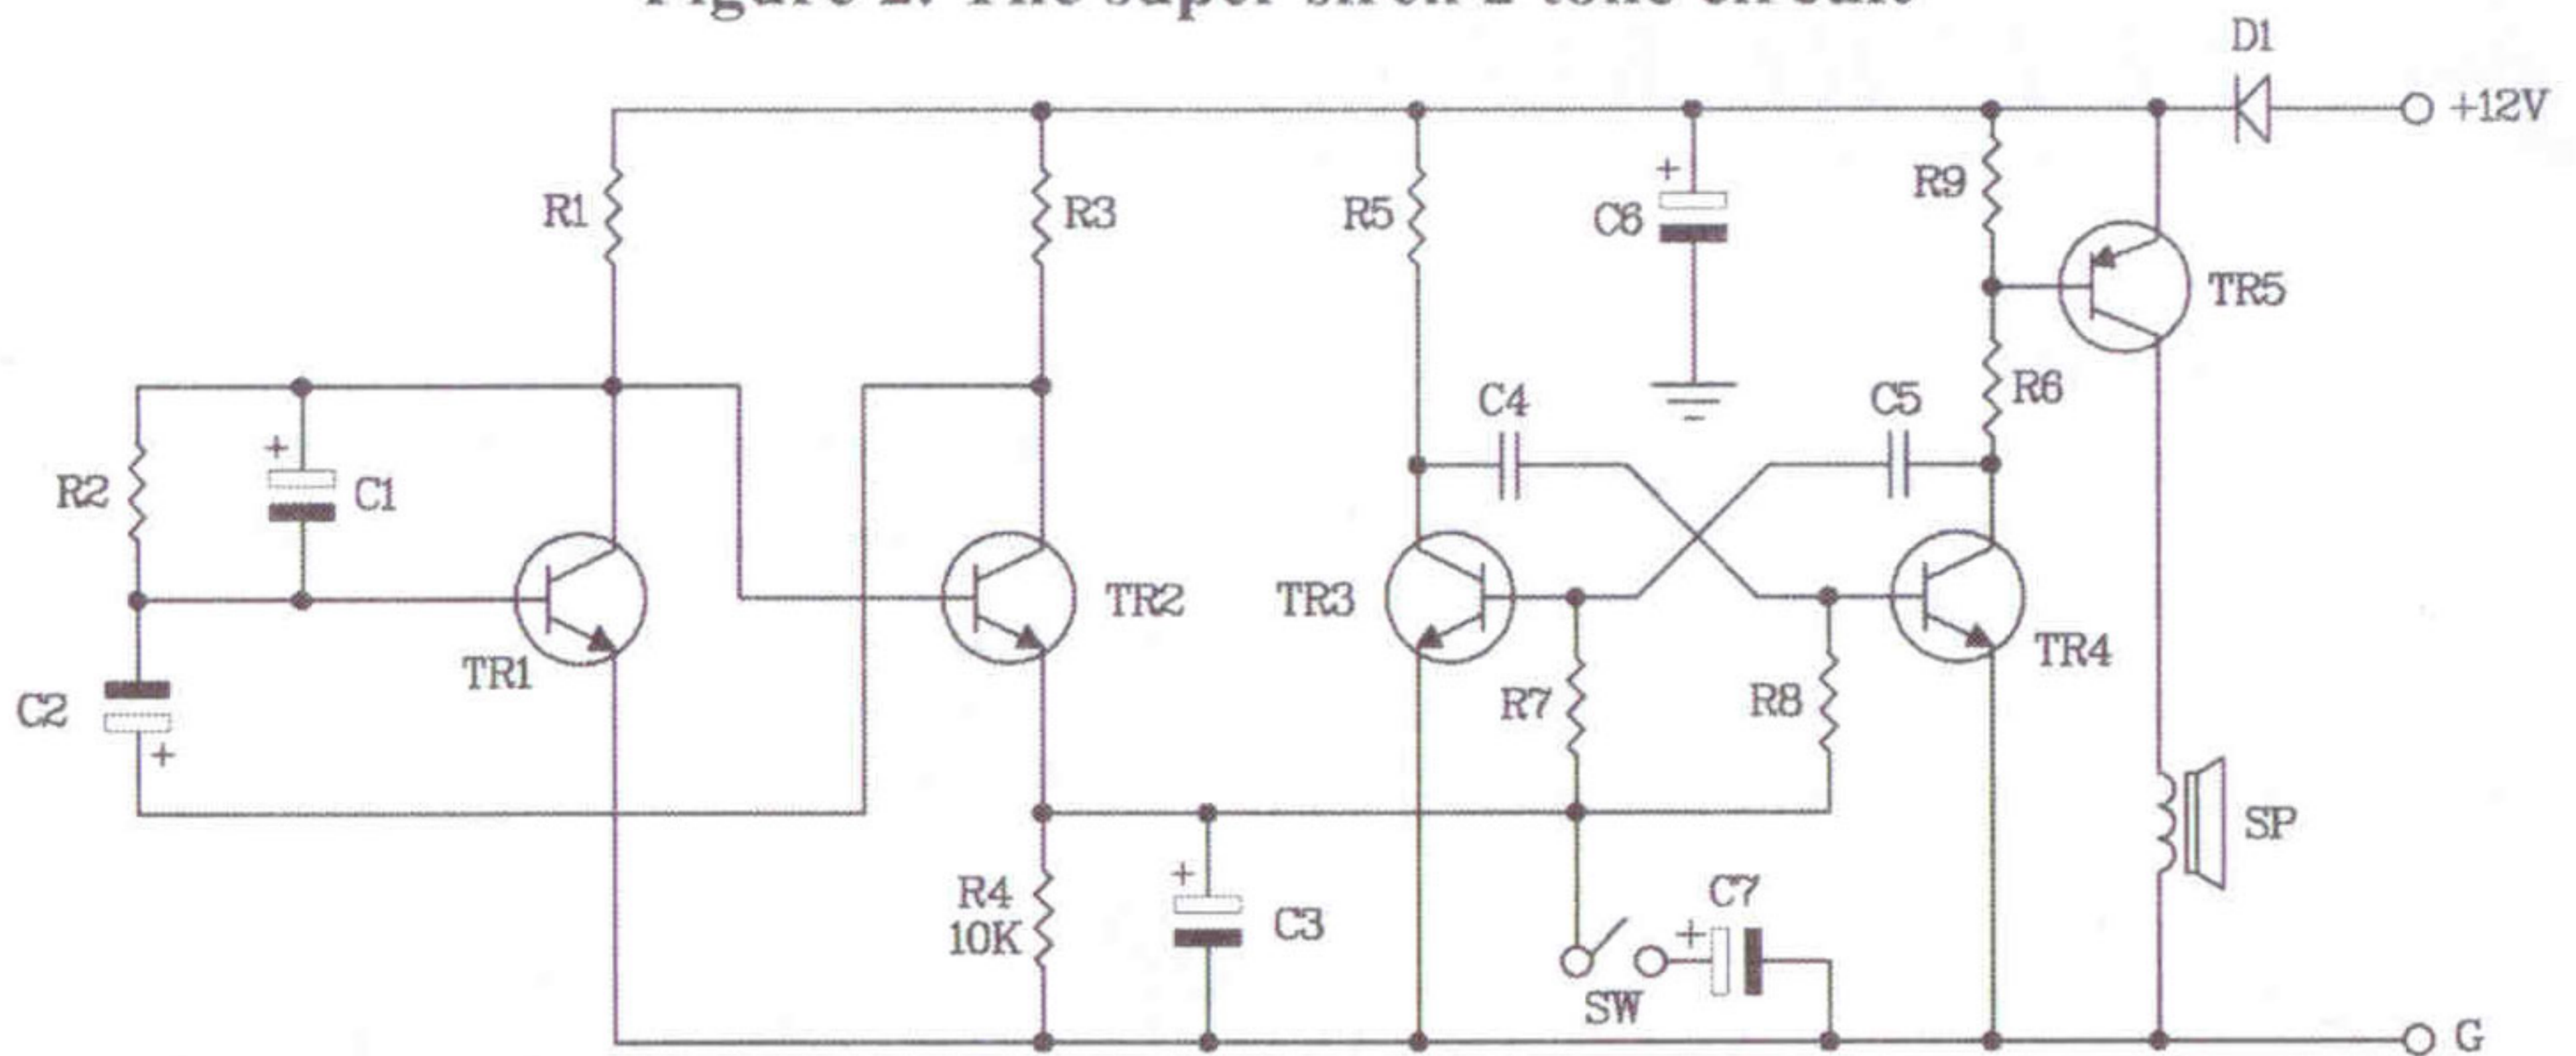

Figure 2. The super siren 2 tone circuit

Figure 3. Connections

**NOTE:**

**FUTURE BOX FB04 is suitable for this kit.**

NEW KIT SET 

CODE FK	DESCRIPTION	POWER
167	FIREFLY LIGHT (NIGHT ACTIVATE)	3VDC.
275	THREE TRAIN SOUNDS (IC DIGITAL)	3VDC.
276	OWL VOICE (IC DIGITAL)	3VDC.
326	DUAL STATION INTERCOM&DOOR BELL (WITH 2 SPEAKER)	6-12VDC.
436	UHF REMOTE CONTROL 1 CH.	TX. 9VDC. RX. 12VDC.
673	MINI POWER AMP 1+1W. STEREO	3-12VDC.