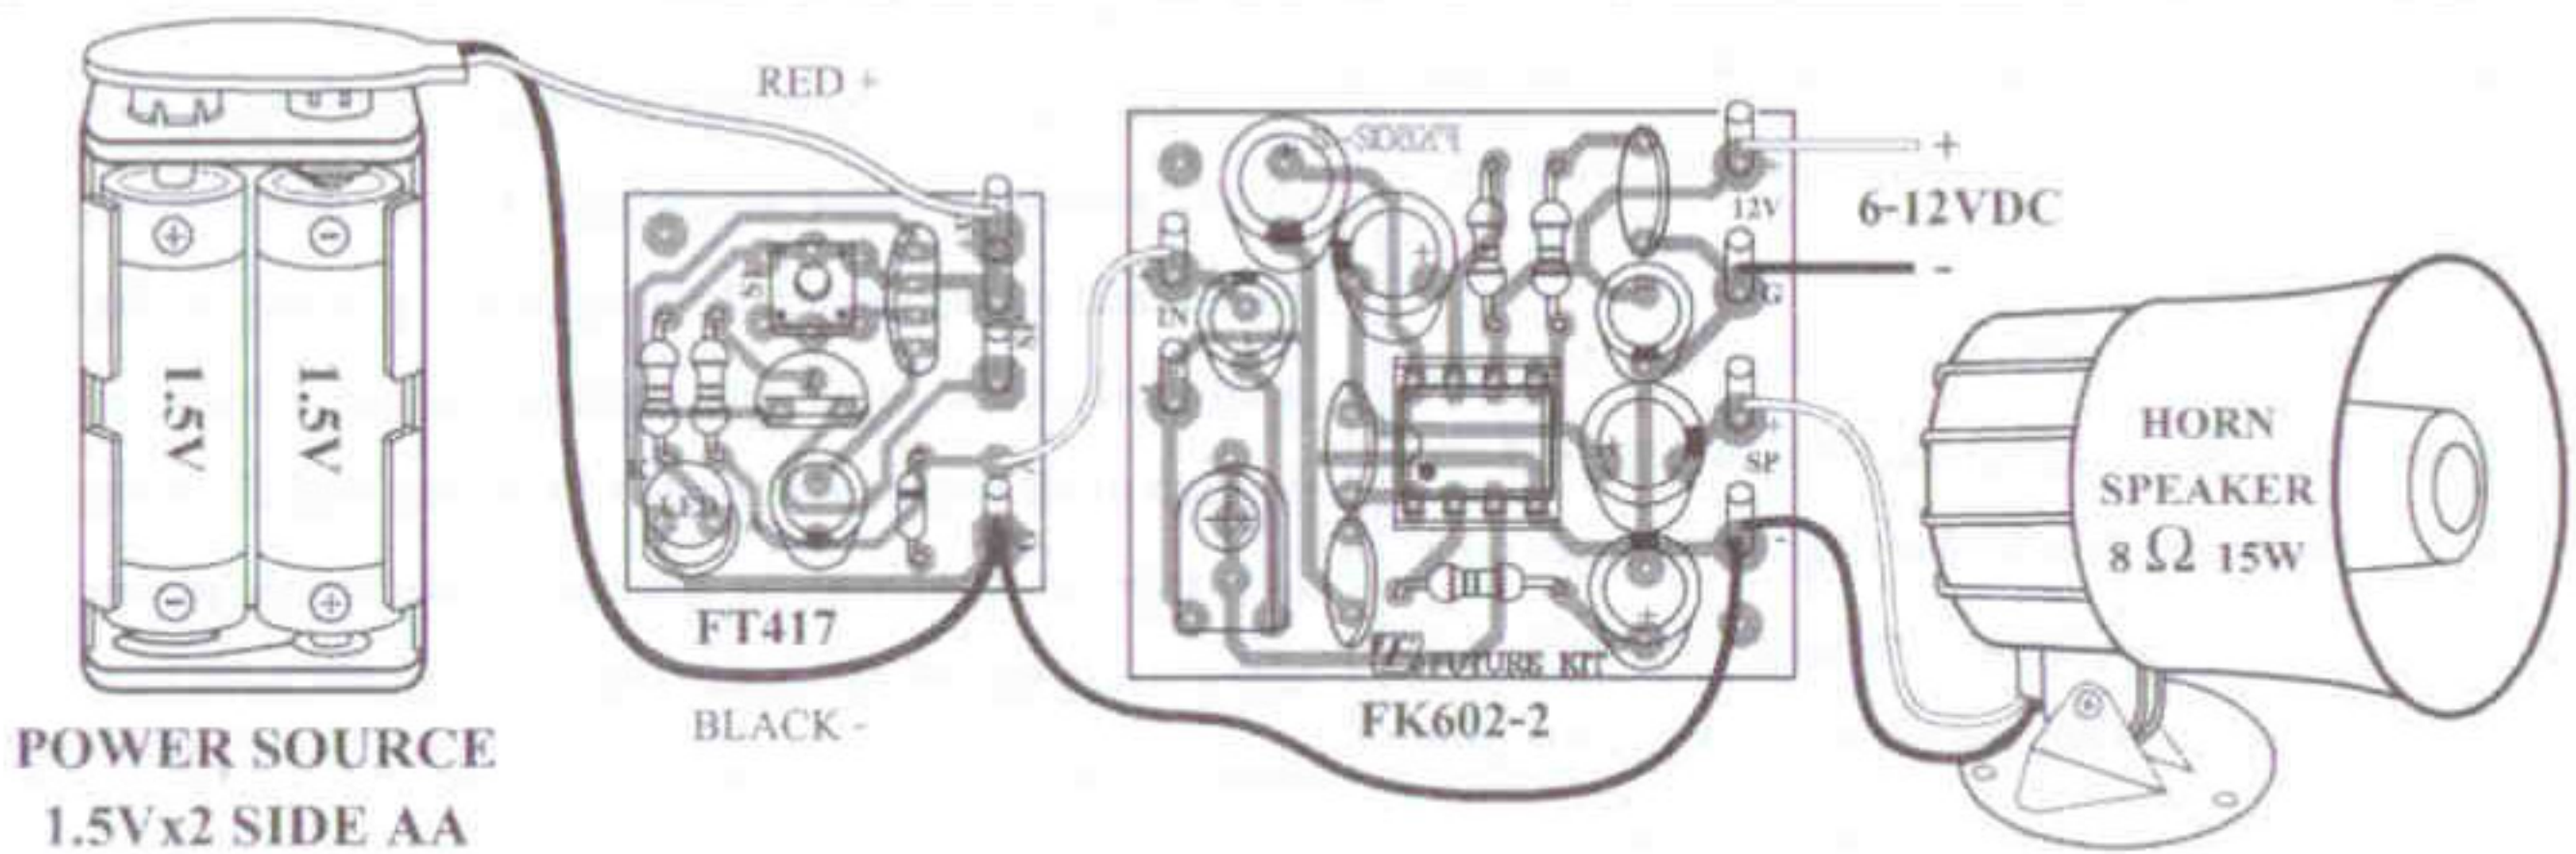

Figure 2. The evil sound circuit

Figure 3. Connections

**NOTE:**

FUTURE BOX FB17 is suitable for this kit.

NEW KIT SET

CODE FK	DESCRIPTION	POWER
156	MINI TRAFFIC LIGHT 3 LED	9-12VDC
157	TWO WAY CHASING LIGHT TWO COLOUR 10 LED	9-12VDC
158	STROBOSCOPE 220V	220VAC
159	SHAKING DICE	9-12VDC
160	RANDOM NUMBER GAME 1 DIGIT	9-12VDC
273	MUSIC DOOR (WITH MAGNATIC SWITCH)	3VDC
274	MINI ORGAN 13 TONE (WITH MAGNATIC SWITCH)	9VDC
325	RINGING SIGNAL LIGHT 5 LED	NONE
672	MINI MEGAPHONE (WITH SPEAKER)	4.5-12VDC