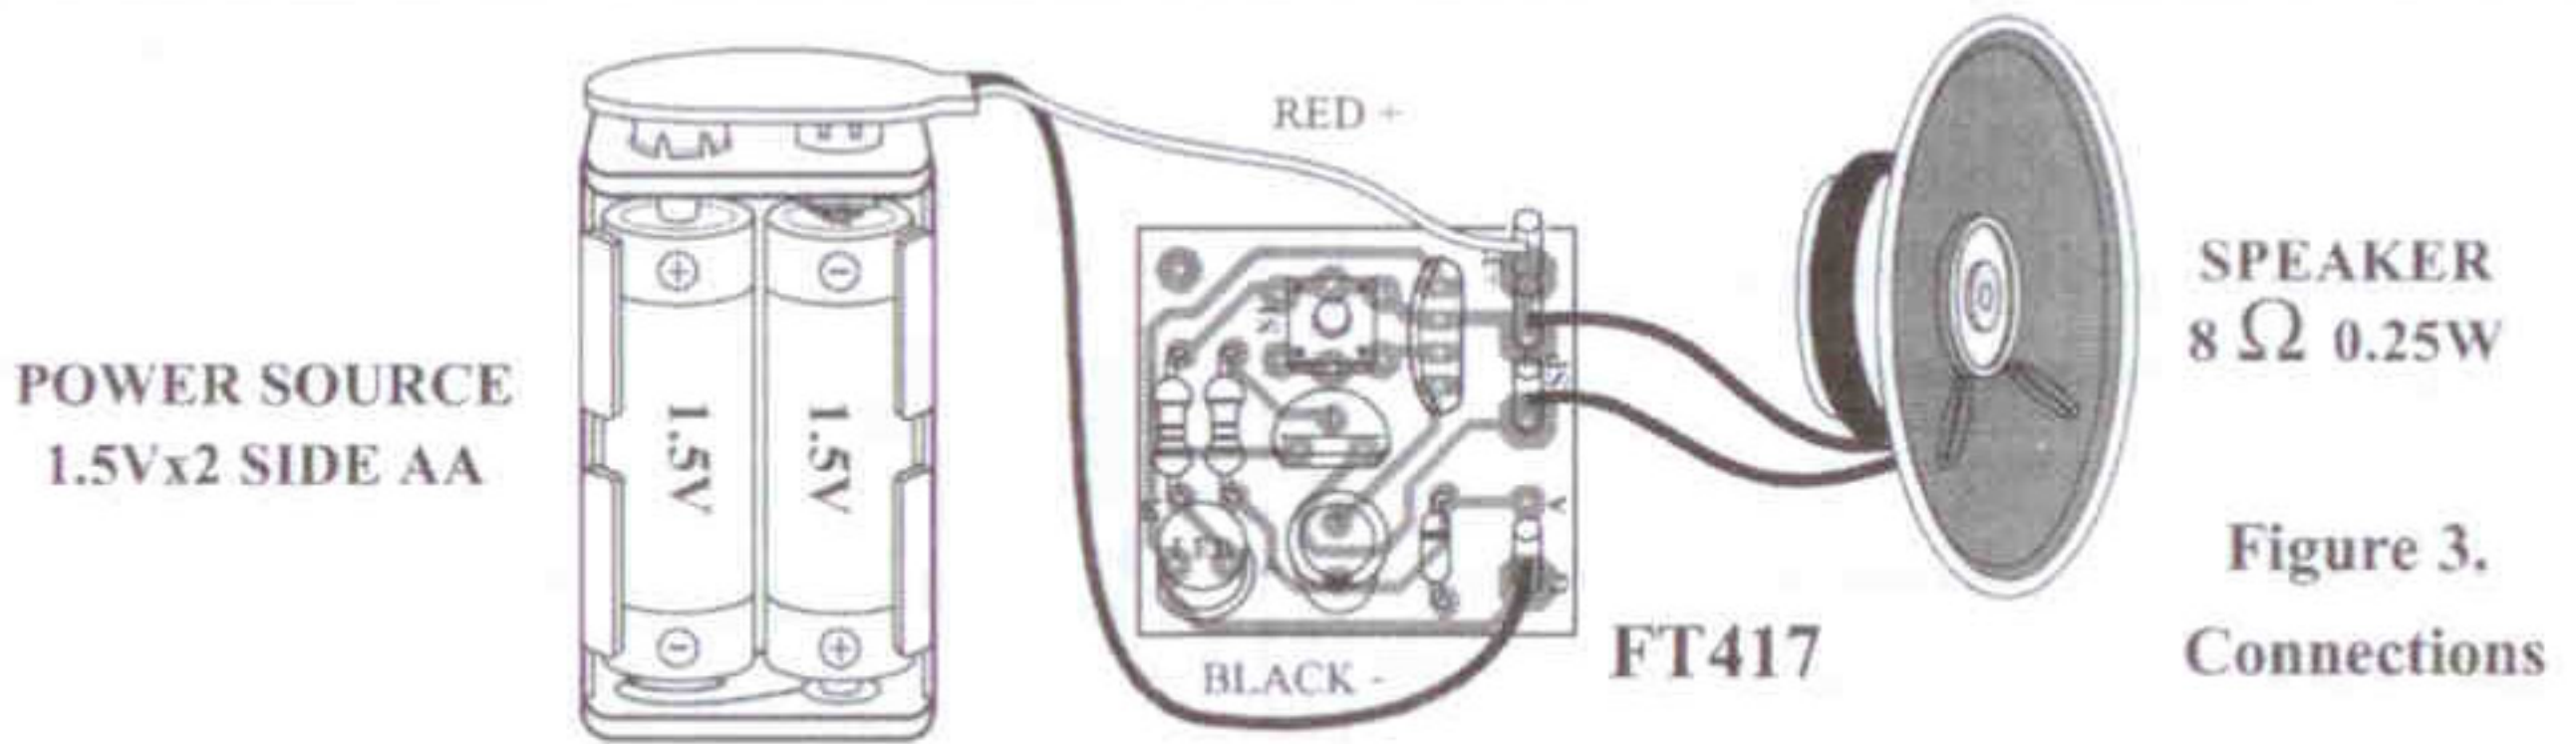

Figure 2. The evil sound circuit

Figure 3. Connections

**NOTE:**

FUTURE BOX FB17 is suitable for this kit.

NEW KIT SET

CODE FK	DESCRIPTION	POWER
156	MINI TRAFFIC LIGHT 3 LED	9-12VDC
157	TWO WAY CHASING LIGHT TWO COLOUR 10 LED	9-12VDC
158	STROBOSCOPE 220V	220VAC
159	SHAKING DICE	9-12VDC
160	RANDOM NUMBER GAME 1 DIGIT	9-12VDC
273	MUSIC DOOR (WITH MAGNATIC SWITCH)	3VDC
274	MINI ORGAN 13 TONE (WITH MAGNATIC SWITCH)	9VDC
325	RINGING SIGNAL LIGHT 5 LED	NONE
672	MINI MEGAPHONE (WITH SPEAKER)	4.5-12VDC