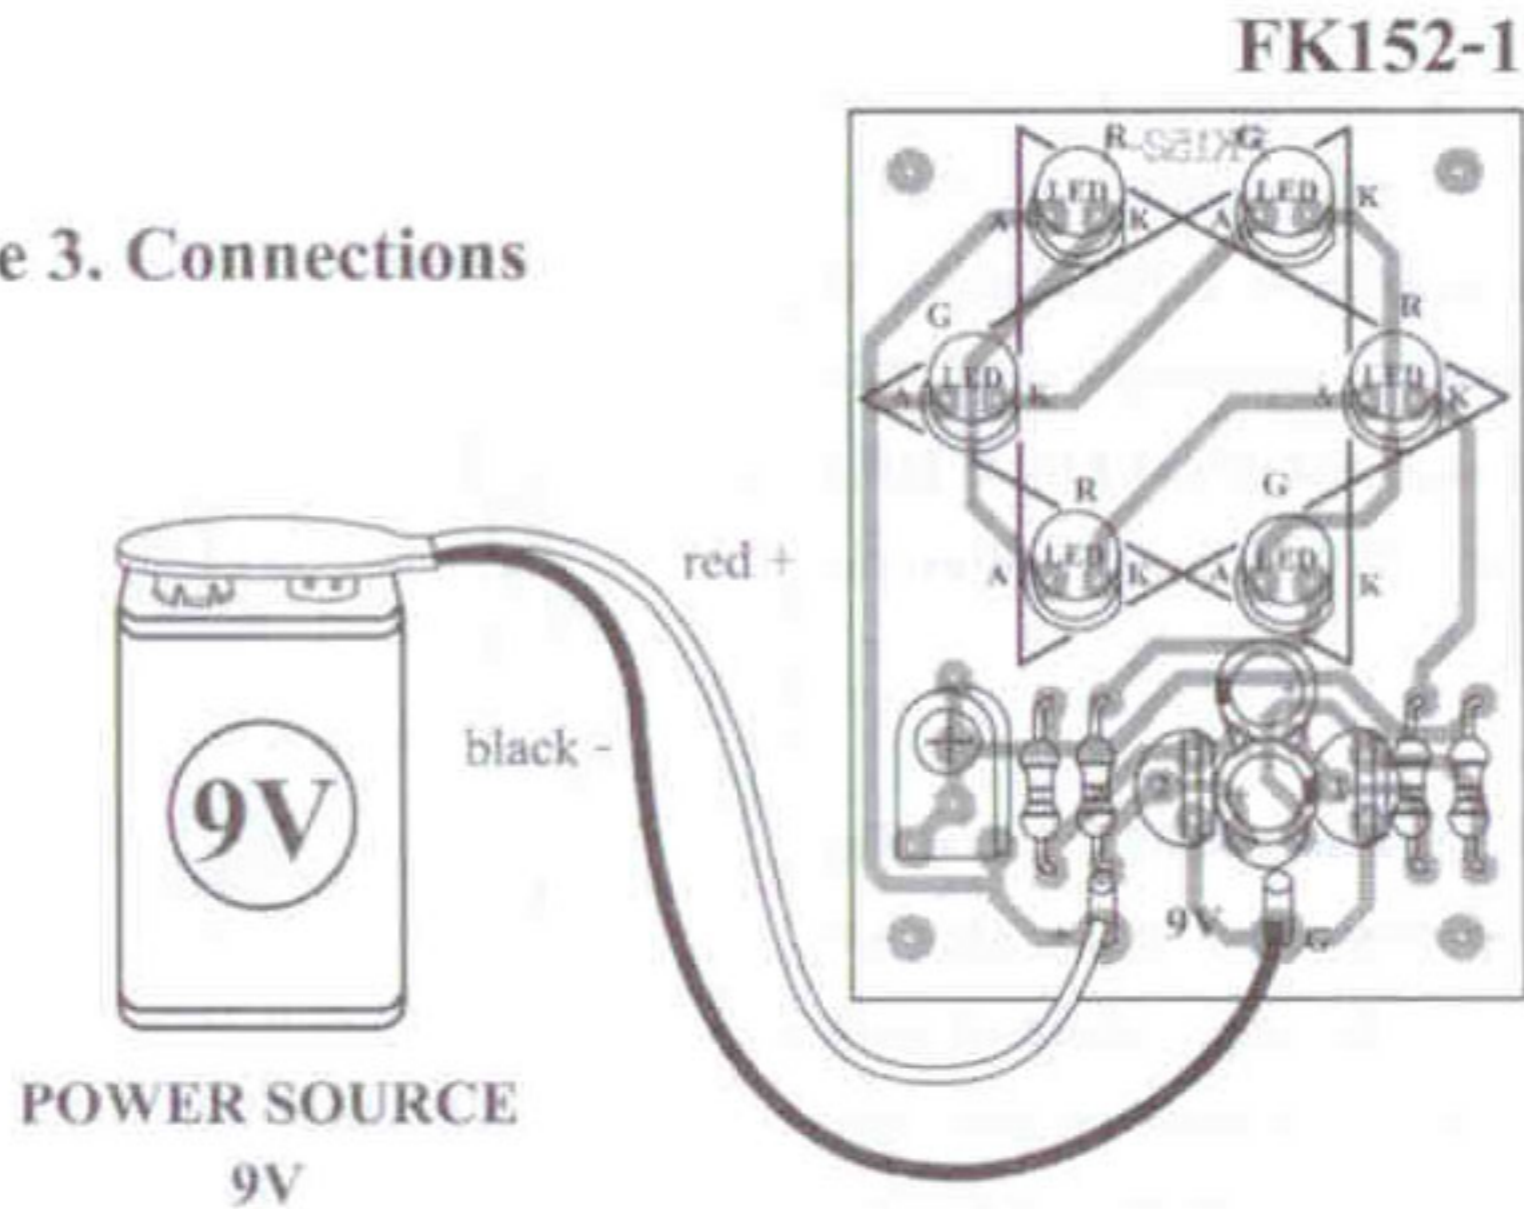

Figure 2. Triangle flasher 6 LED 2 step circuit

Figure 3. Connections

NOTE:
FUTURE BOX FB03 or FB20
 are suitable for this kit.

NEW KIT SET 

CODE FK	DESCRIPTION	POWER
271	LIGHT ACTIVATE ALARM (COCK VOICE) WITH SPEAKER	3VDC
272	SPACE GUN 3 TONE WITH SPEAKER	9VDC