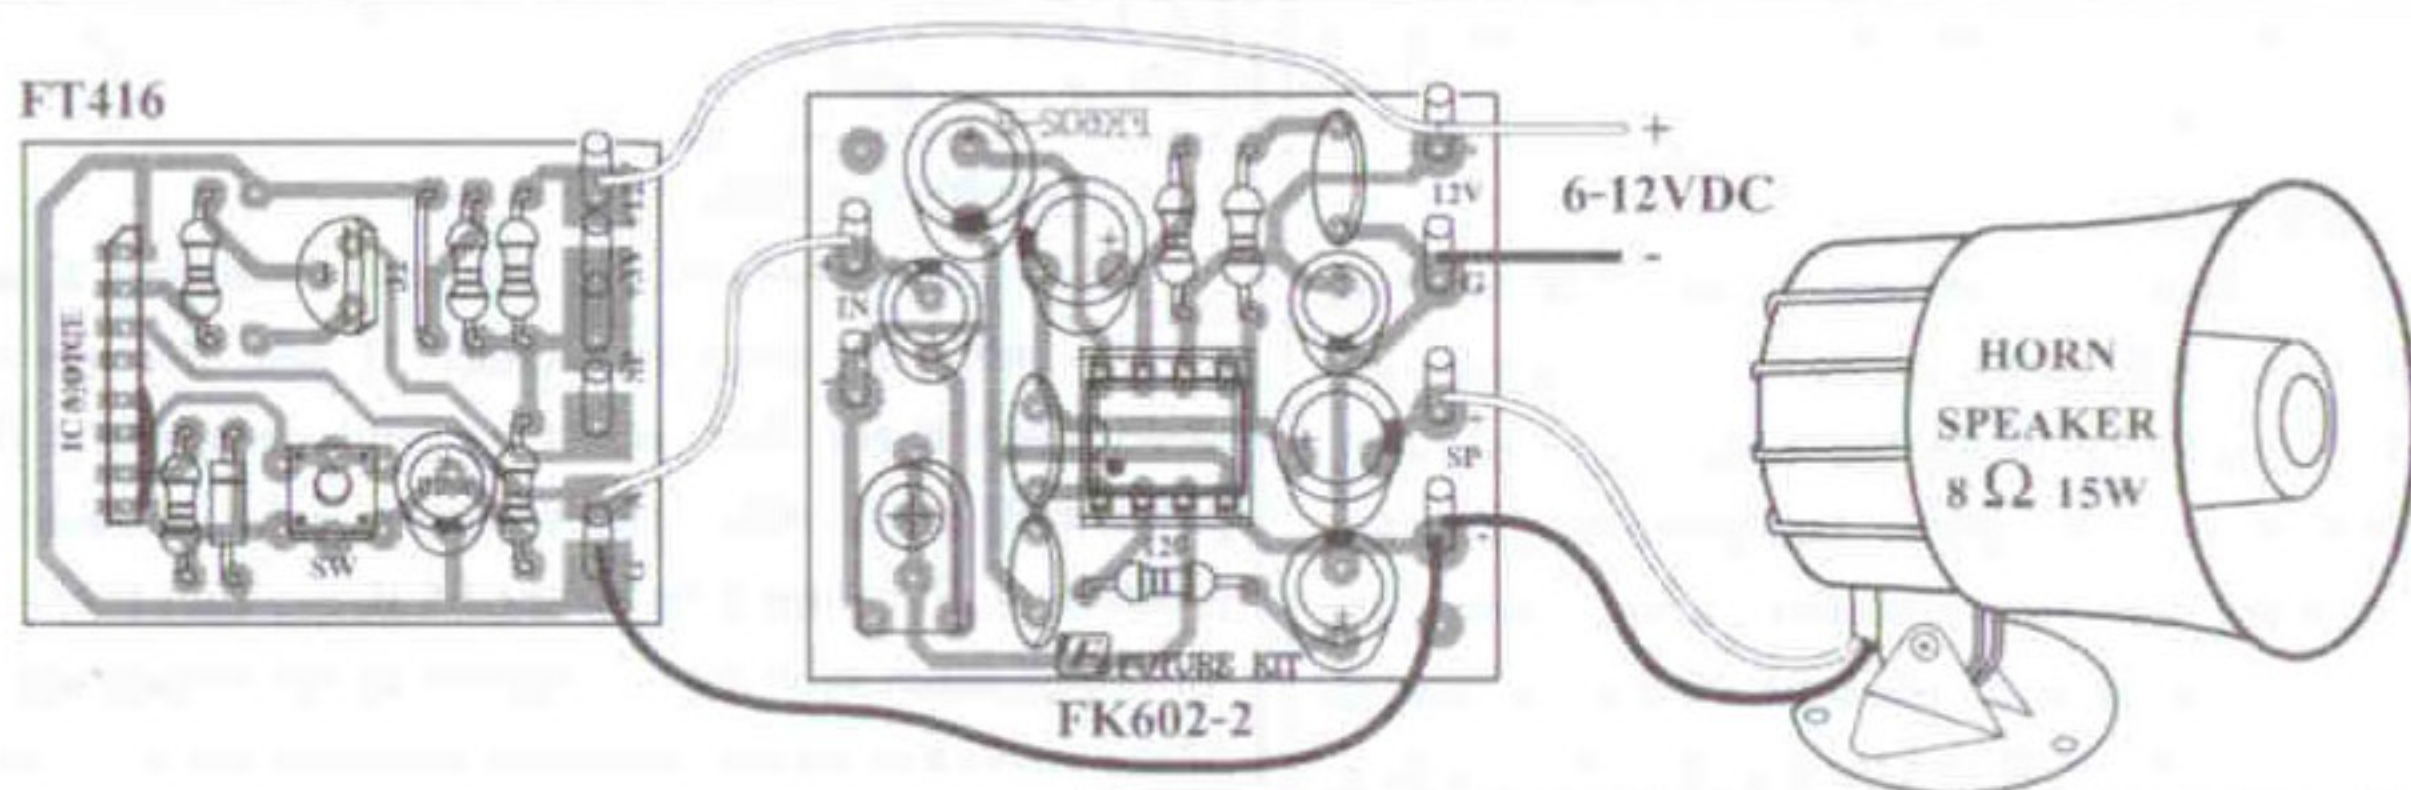

Figure 2.
The voice IC digital circuit

Figure 3.
Connections

NOTE:
FUTURE BOX FB17 is suitable for this kit.

NEW KIT SET

CODE FK	DESCRIPTION	POWER
156	MINI TRAFFIC LIGHT 3 LED	9-12VDC
157	TWO WAY CHASING LIGHT TWO COLOUR 10 LED	9-12VDC
158	STROBOSCOPE 220V	220VAC
159	SHAKING DICE	9-12VDC
160	RANDOM NUMBER GAME 1 DIGIT	9-12VDC
273	MUSIC DOOR (WITH MAGNATIC SWITCH)	3VDC
274	MINI ORGAN 13 TONE (WITH MAGNATIC SWITCH)	9VDC
325	RINGING SIGNAL LIGHT 5 LED	NONE
672	MINI MEGAPHONE (WITH SPEAKER)	4.5-12VDC