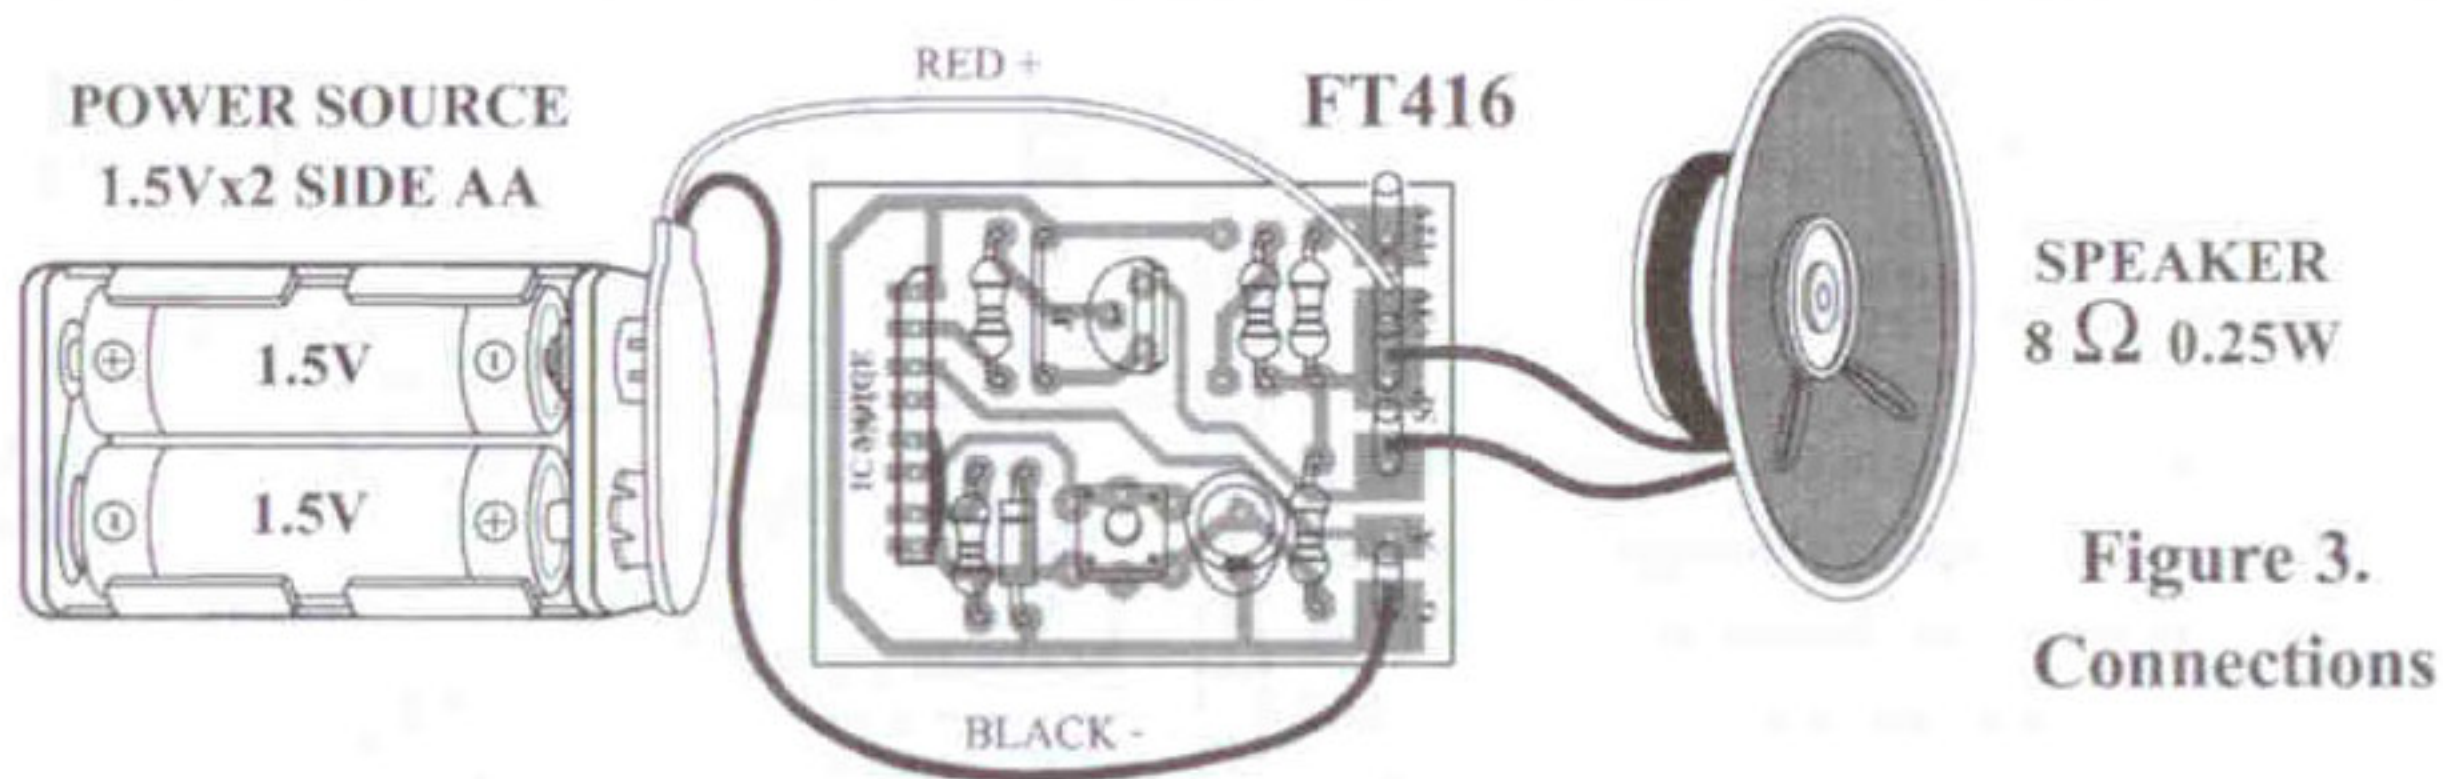

Figure 2.
The voice IC digital circuit

Figure 3.
Connections

NOTE:
FUTURE BOX FB17 is suitable for this kit.

NEW KIT SET

CODE FK	DESCRIPTION	POWER
156	MINI TRAFFIC LIGHT 3 LED	9-12VDC
157	TWO WAY CHASING LIGHT TWO COLOUR 10 LED	9-12VDC
158	STROBOSCOPE 220V	220VAC
159	SHAKING DICE	9-12VDC
160	RANDOM NUMBER GAME 1 DIGIT	9-12VDC
273	MUSIC DOOR (WITH MAGNATIC SWITCH)	3VDC
274	MINI ORGAN 13 TONE (WITH MAGNATIC SWITCH)	9VDC
325	RINGING SIGNAL LIGHT 5 LED	NONE
672	MINI MEGAPHONE (WITH SPEAKER)	4.5-12VDC