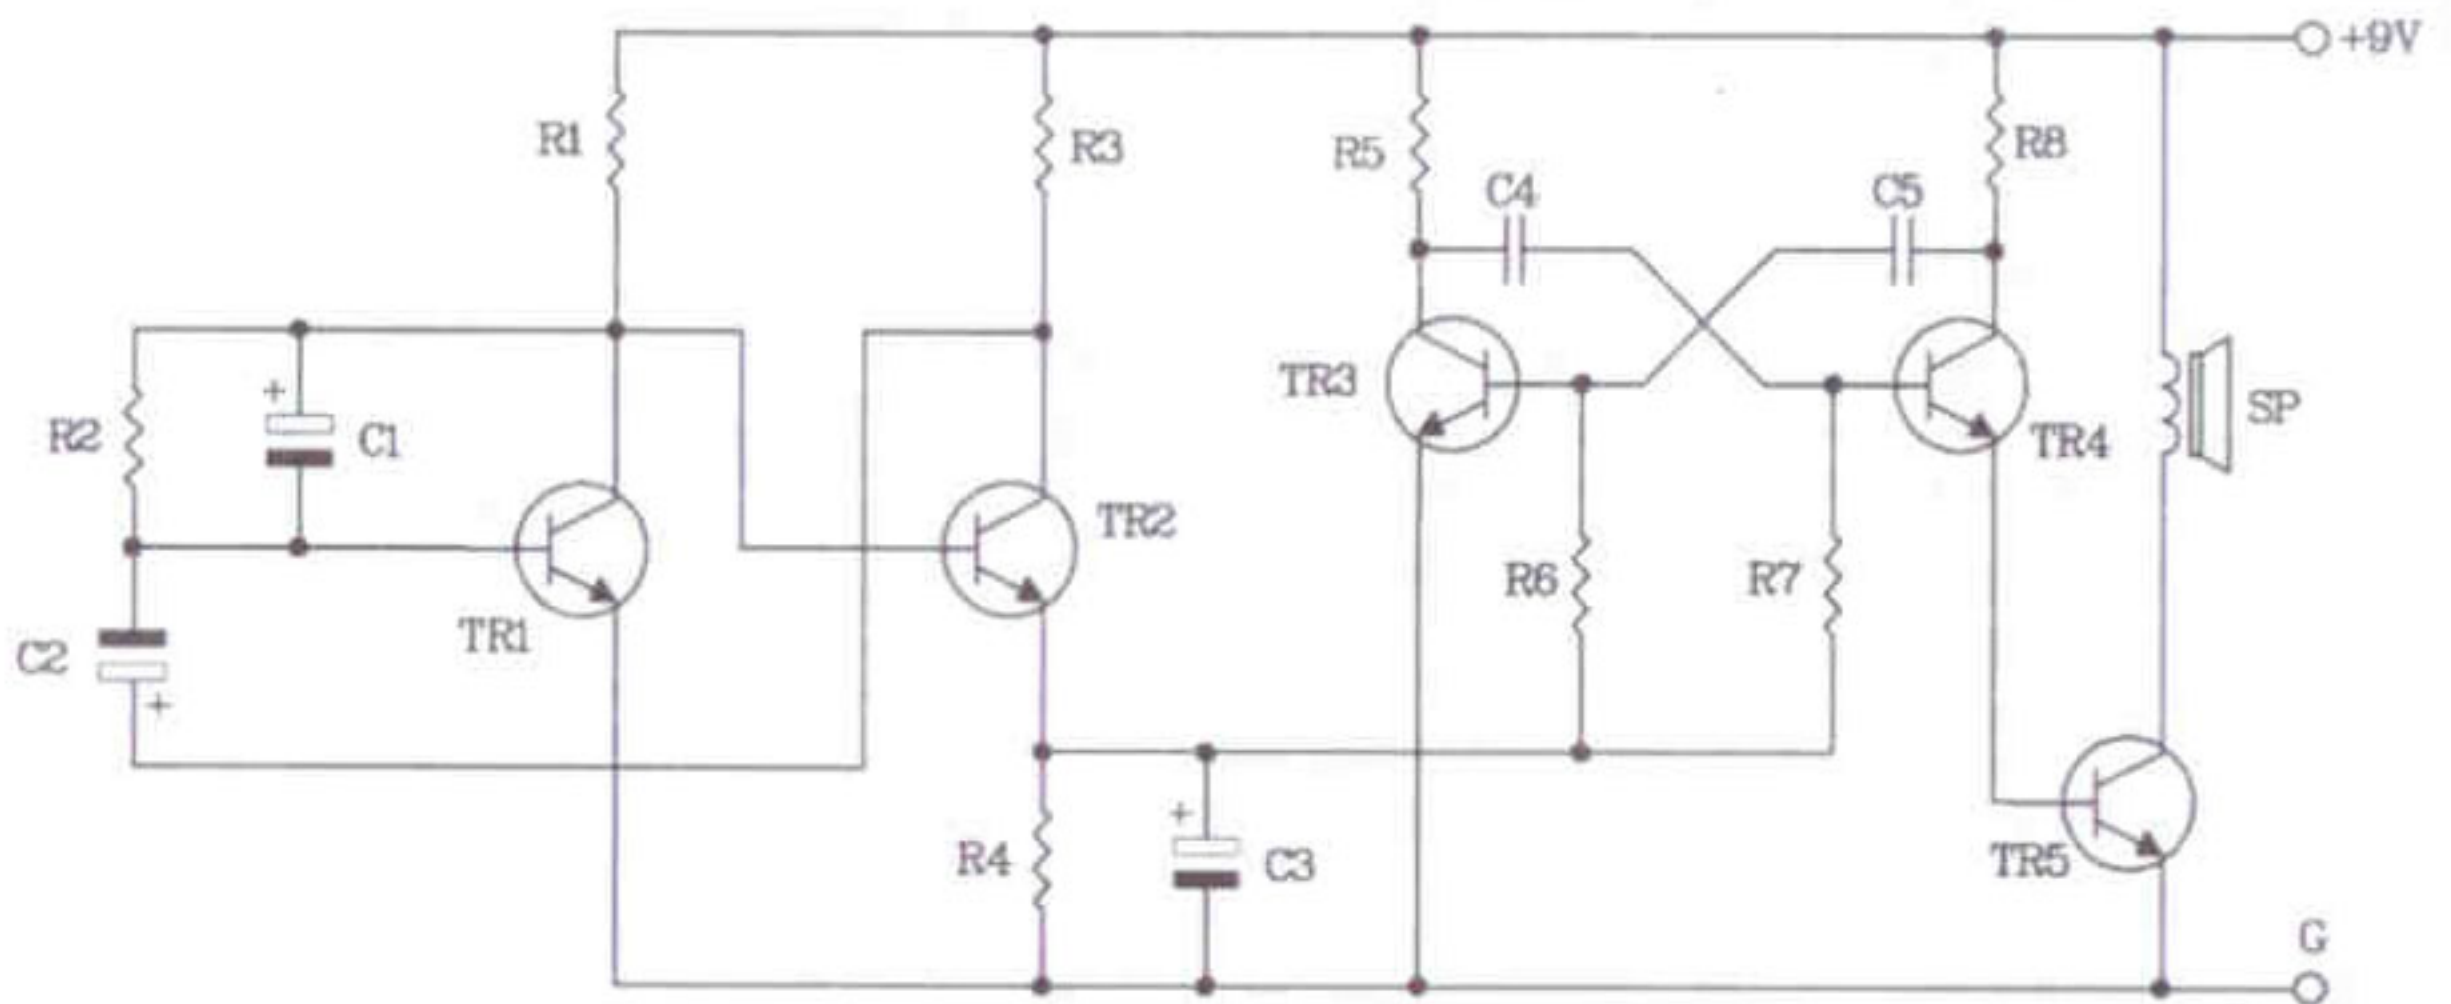

Figure 2. The mini siren circuit

Figure 3. Connections

**NOTE:**

**FUTURE BOX FB03 or FB17**  
are suitable for this kit.

NEW KIT SET

CODE FK	DESCRIPTION	POWER
156	MINI TRAFFIC LIGHT 3 LED	9-12VDC
157	TWO WAY CHASING LIGHT TWO COLOUR 10 LED	9-12VDC
158	STROBOSCOPE 220V	220VAC
159	SHAKING DICE	9-12VDC
160	RANDOM NUMBER GAME 1 DIGIT	9-12VDC
273	MUSIC DOOR (WITH MAGNATIC SWITCH)	3VDC
274	MINI ORGAN 13 TONE (WITH MAGNATIC SWITCH)	9VDC
325	RINGING SIGNAL LIGHT 5 LED	NONE
672	MINI MEGAPHONE (WITH SPEAKER)	4.5-12VDC