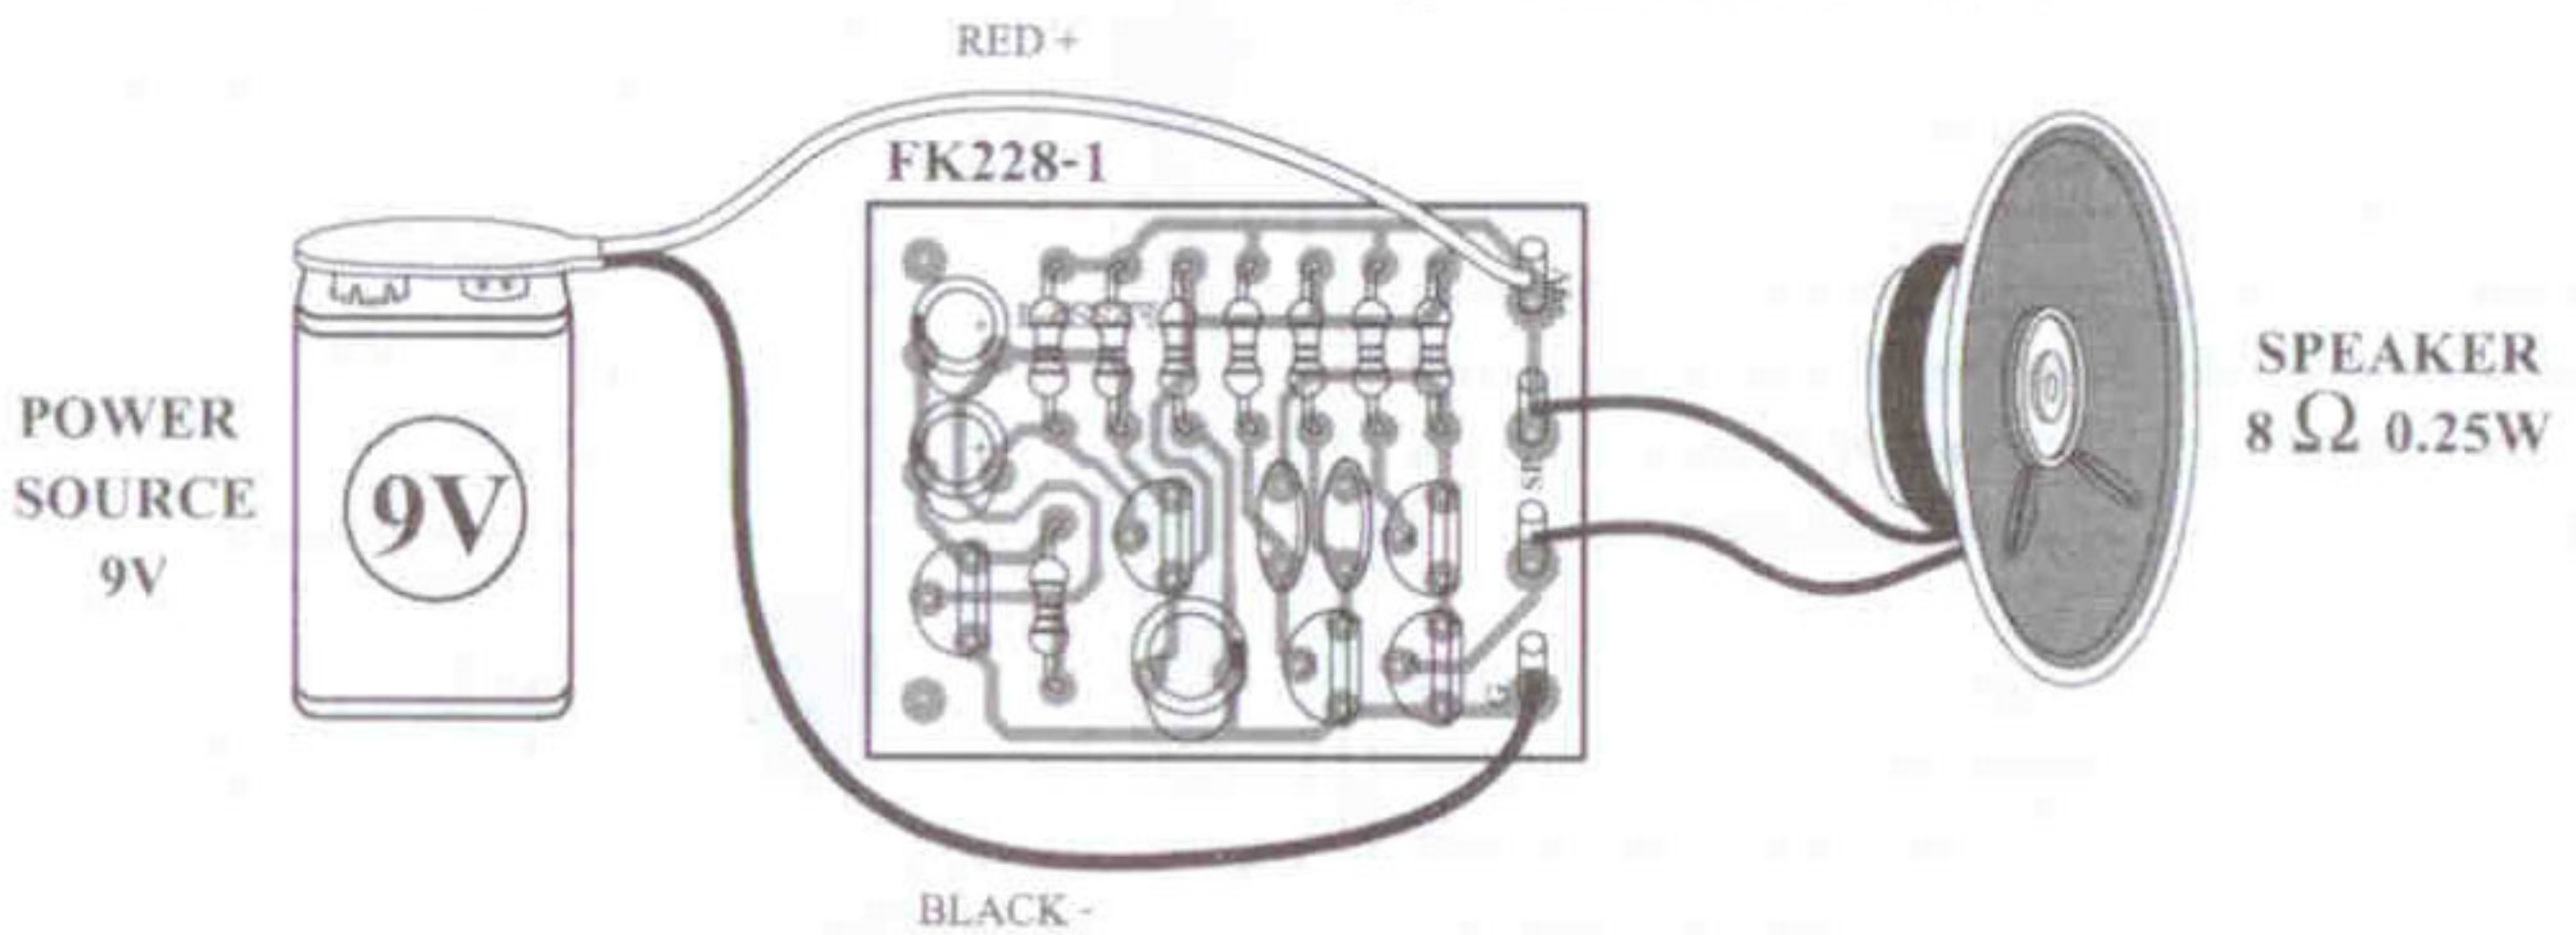

Figure 2. The mini siren circuit

Figure 3. Connections

**NOTE:**

**FUTURE BOX FB03 or FB17**  
are suitable for this kit.

NEW KIT SET

CODE FK	DESCRIPTION	POWER
156	MINI TRAFFIC LIGHT 3 LED	9-12VDC
157	TWO WAY CHASING LIGHT TWO COLOUR 10 LED	9-12VDC
158	STROBOSCOPE 220V	220VAC
159	SHAKING DICE	9-12VDC
160	RANDOM NUMBER GAME 1 DIGIT	9-12VDC
273	MUSIC DOOR (WITH MAGNATIC SWITCH)	3VDC
274	MINI ORGAN 13 TONE (WITH MAGNATIC SWITCH)	9VDC
325	RINGING SIGNAL LIGHT 5 LED	NONE
672	MINI MEGAPHONE (WITH SPEAKER)	4.5-12VDC