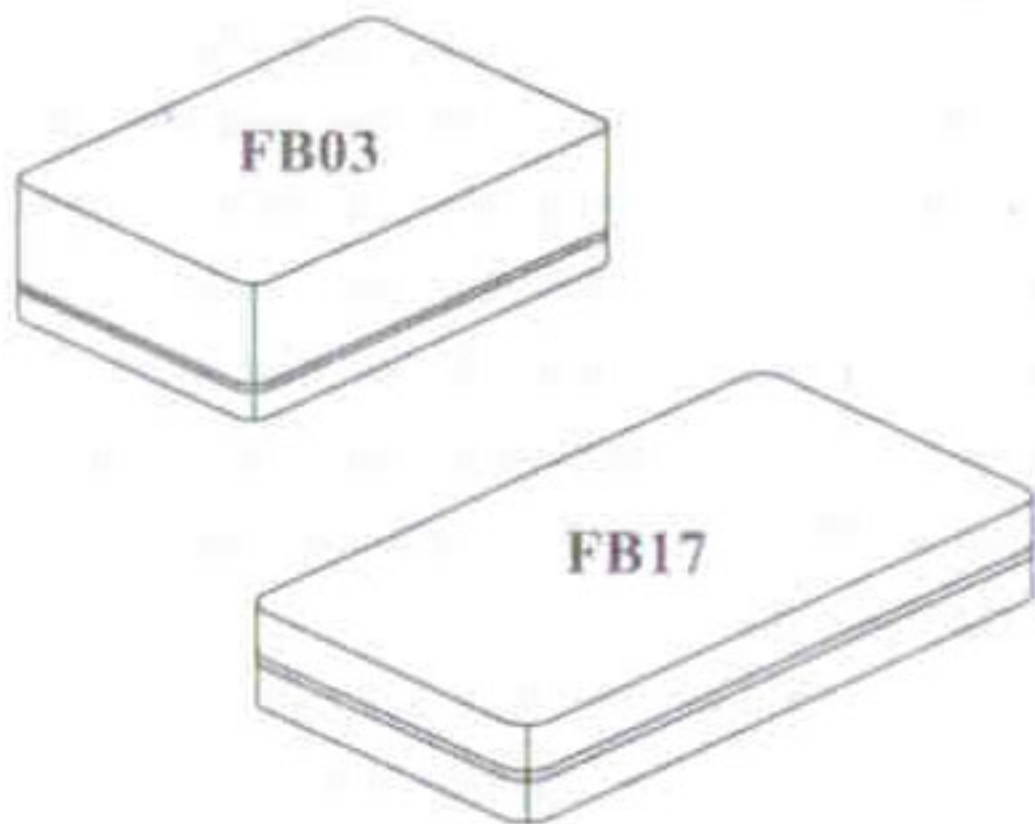

Figure 2. The mini siren circuit

Figure 3. Connections

**NOTE:**

**FUTURE BOX FB03 or FB17**  
are suitable for this kit.

NEW KIT SET

CODE FK	DESCRIPTION	POWER
156	MINI TRAFFIC LIGHT 3 LED	9-12VDC
157	TWO WAY CHASING LIGHT TWO COLOUR 10 LED	9-12VDC
158	STROBOSCOPE 220V	220VAC
159	SHAKING DICE	9-12VDC
160	RANDOM NUMBER GAME 1 DIGIT	9-12VDC
273	MUSIC DOOR (WITH MAGNATIC SWITCH)	3VDC
274	MINI ORGAN 13 TONE (WITH MAGNATIC SWITCH)	9VDC
325	RINGING SIGNAL LIGHT 5 LED	NONE
672	MINI MEGAPHONE (WITH SPEAKER)	4.5-12VDC